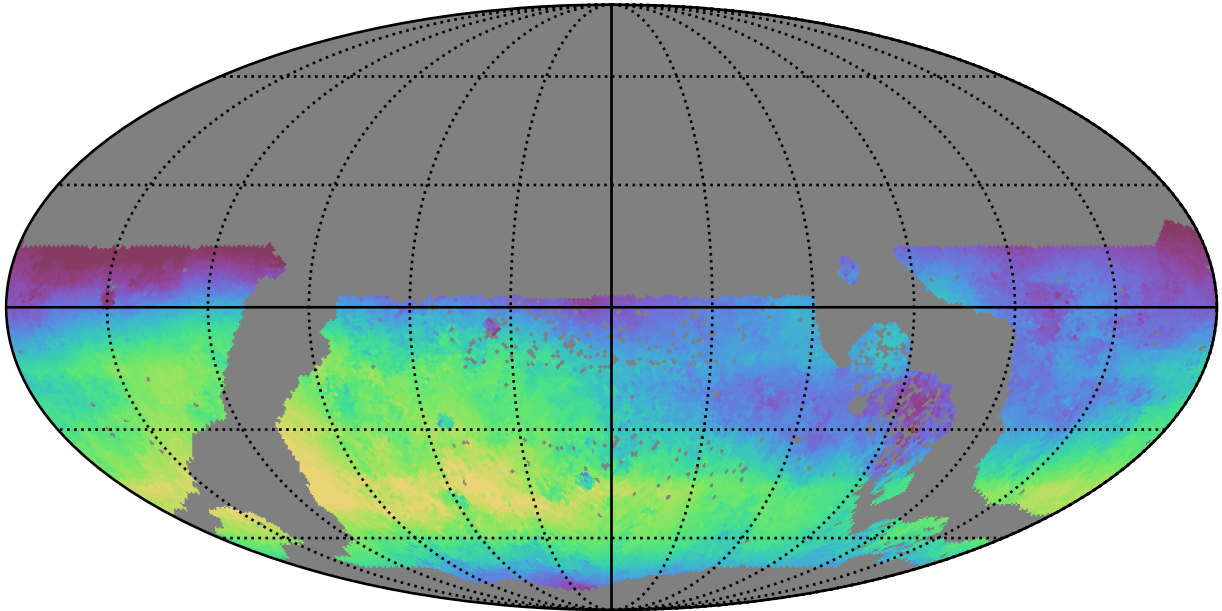

too_elab_heavy_r32_d3_griz_v3.4_10yrs WFD u band: Median skyBrightness

Median skyBrightness (mag/sq arcsec)