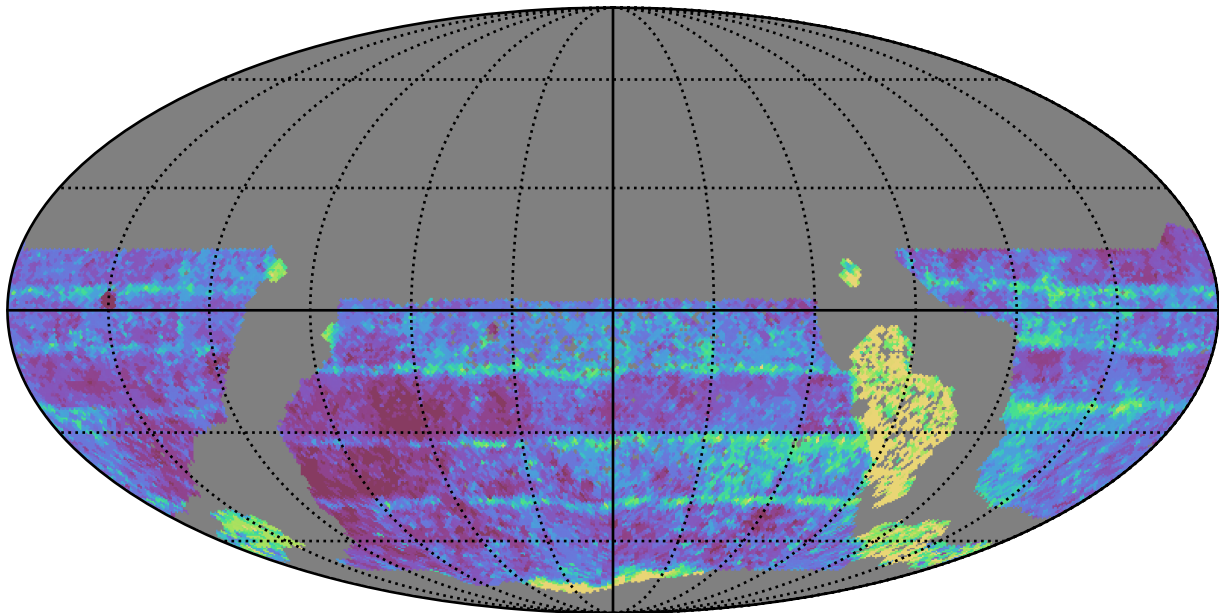

too_elab_heavy_r32_d3_griz_v3.4_10yrs WFD z band: Median Inter-Night Gap

Median Inter-Night Gap (days)