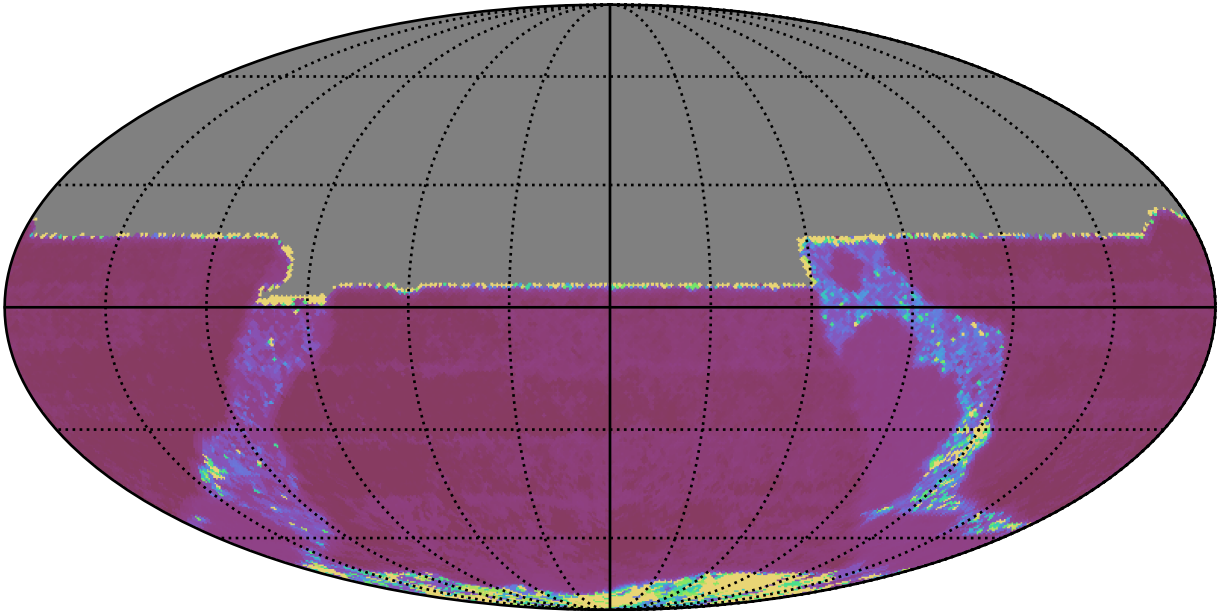

too_elab_heavy_r32_d3_griz_v3.4_10yrs All sky y band: Median Inter-Night Gap

Median Inter-Night Gap (days)