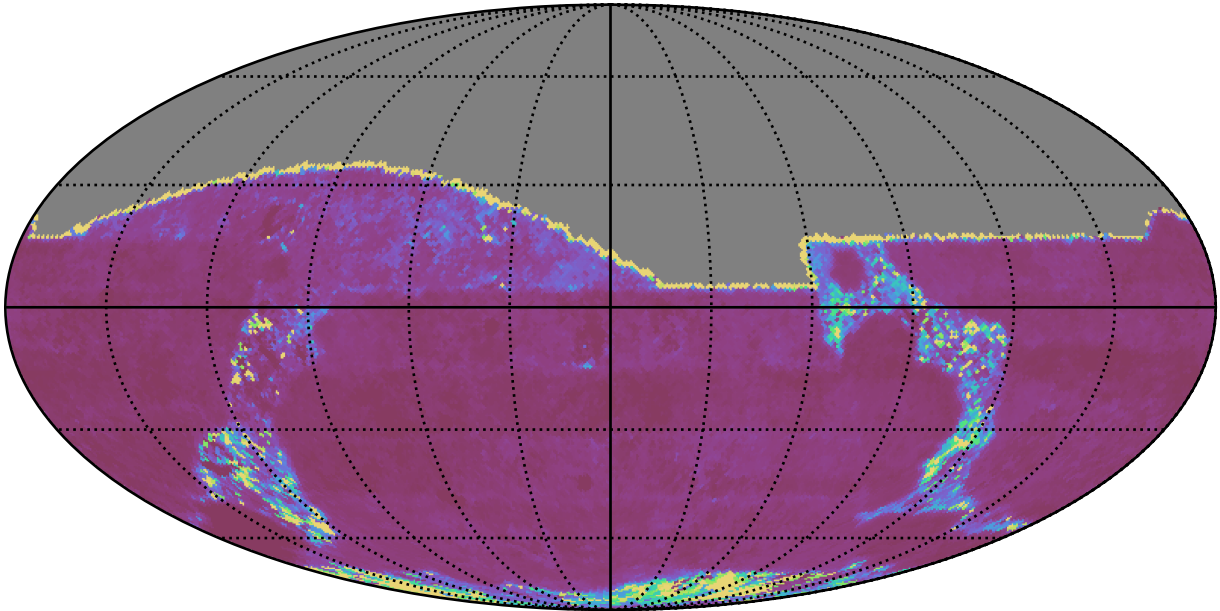

too_elab_heavy_r32_d3_griz_v3.4_10yrs All sky g band: Median Inter-Night Gap

Median Inter-Night Gap (days)