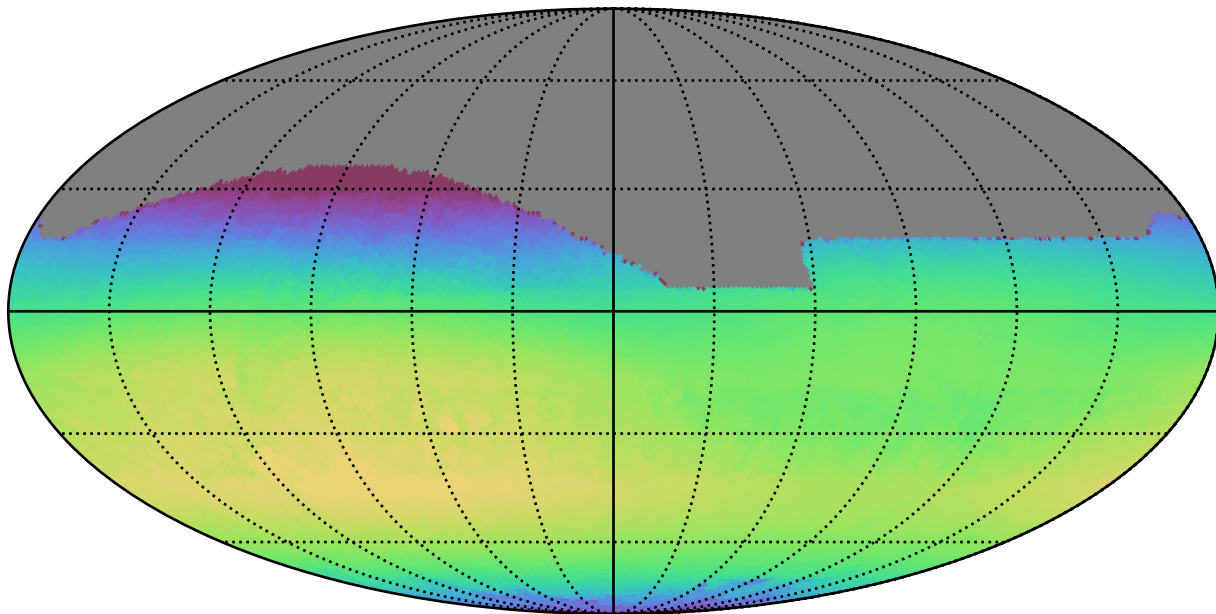

too\_elab\_heavy\_r32\_d3\_griz\_v3.4\_10yrs All sky i band: Max skyBrightness

19.70 19.84 19.92 20.00 20.08 20.16 20.24 20.32 20.40 20.48

Max skyBrightness (mag/sq arcsec)