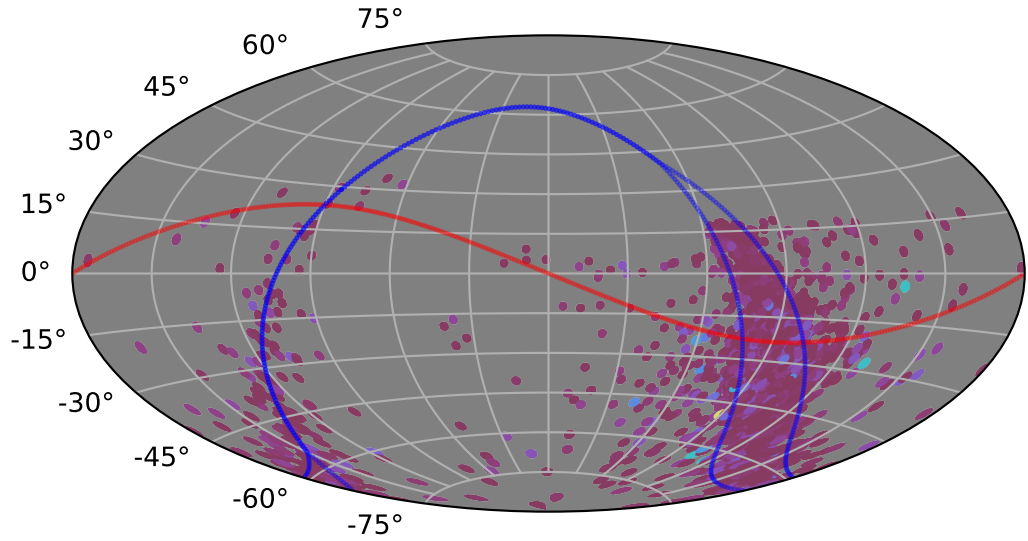

too\_elab\_heavy\_r32\_d2\_ugrizy\_v3.4\_10yrs : XRBPopMetric\_number\_of\_detections

0 15 30 45 60 75 90

XRBPopMetric\_number\_of\_detections  
(Detected, 0 or 1)