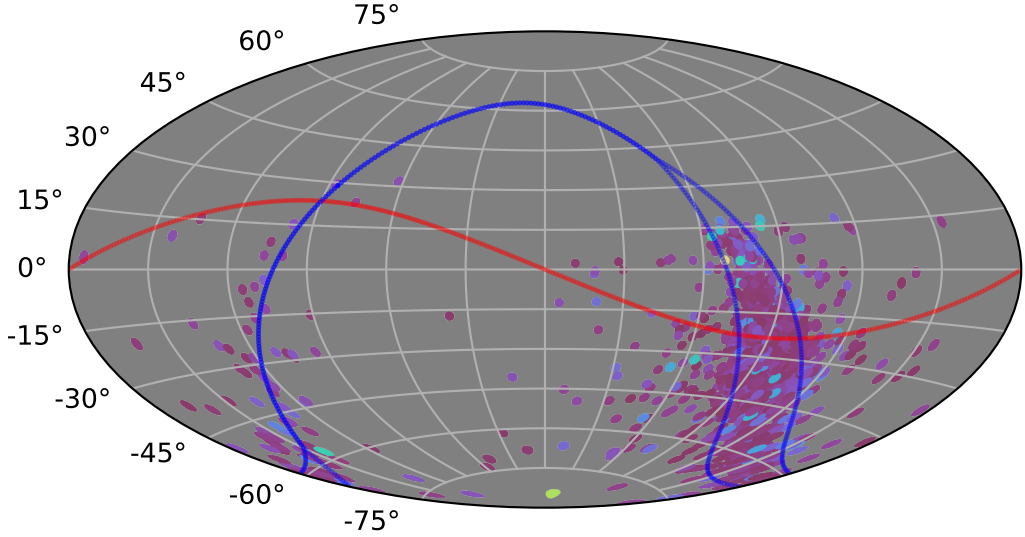

too\_elab\_heavy\_r32\_d2\_ugrizy\_v3.4\_10yrs : XRBPopMetric\_mean\_time\_between\_detections

5 10 15 20 25 30 35 40  
XRBPopMetric\_mean\_time\_between\_detections  
(Detected, 0 or 1)