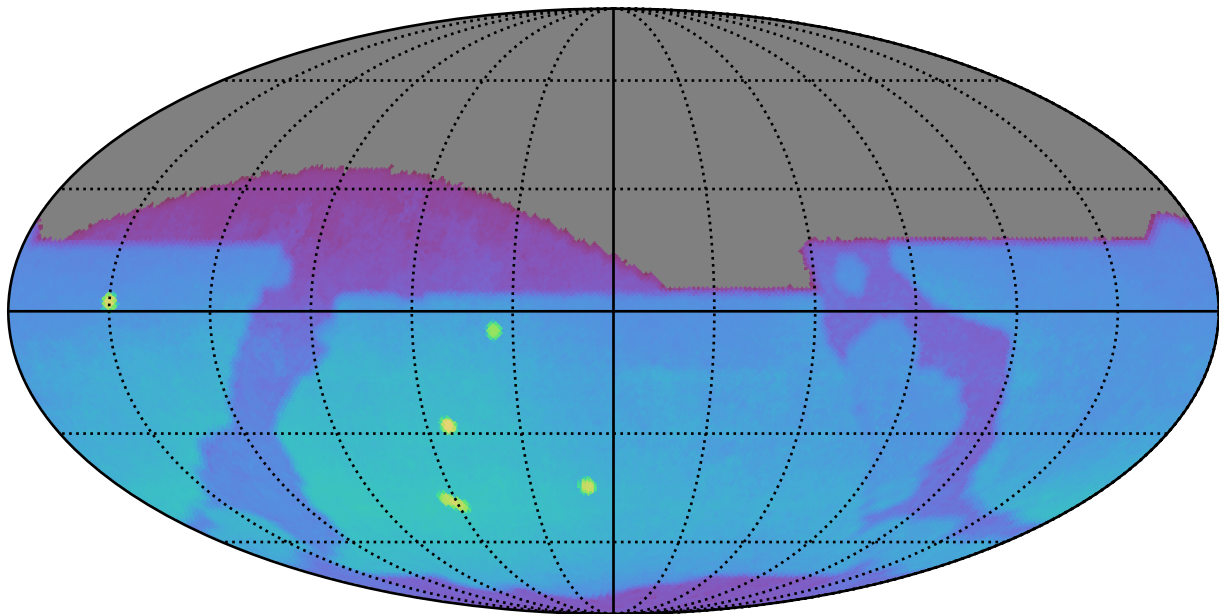

too_elab_heavy_r32_d2_ugrizy_v3.4_10yrs : Brown Dwarf, L7

Brown Dwarf, L7 (pc)