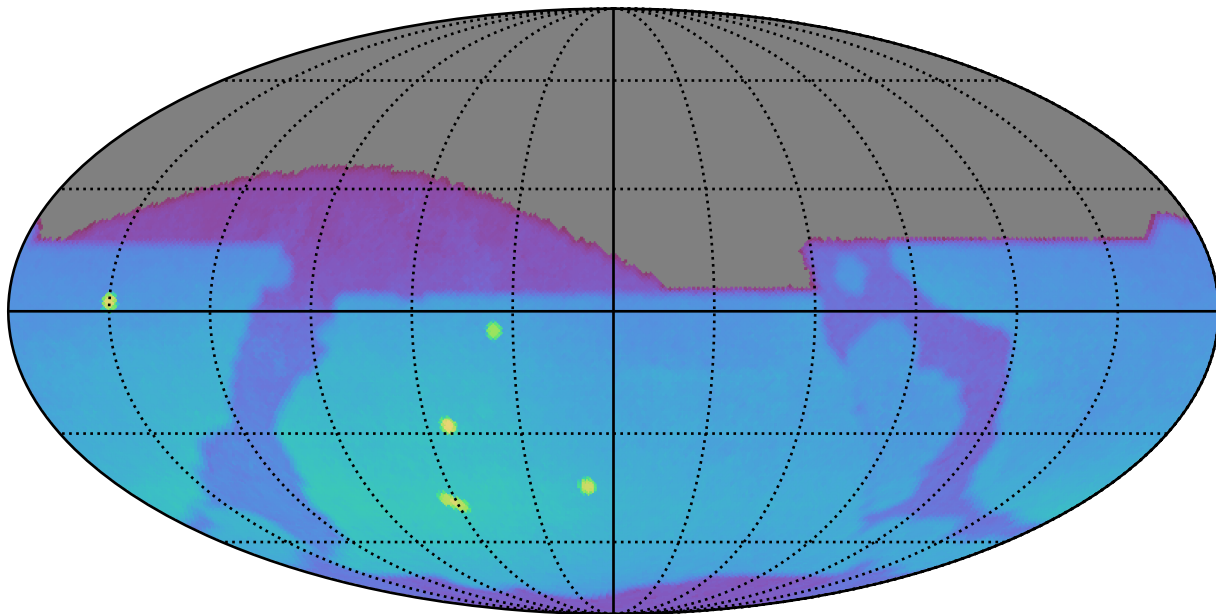

too_elab_heavy_r32_d2_ugrizy_v3.4_10yrs : Brown Dwarf, L4

Brown Dwarf, L4 (pc)