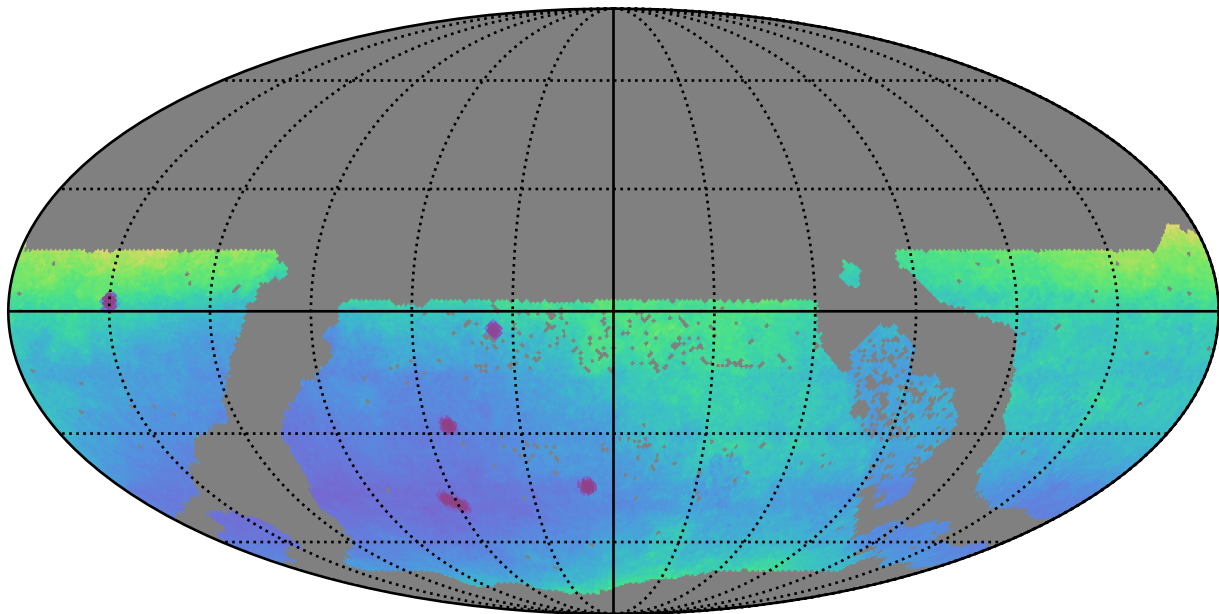

too_elab_heavy_r32_d2_ugrizy_v3.4_10yrs WFD: Parallax Uncert @ 24.0

Parallax Uncert @ 24.0 (mas)