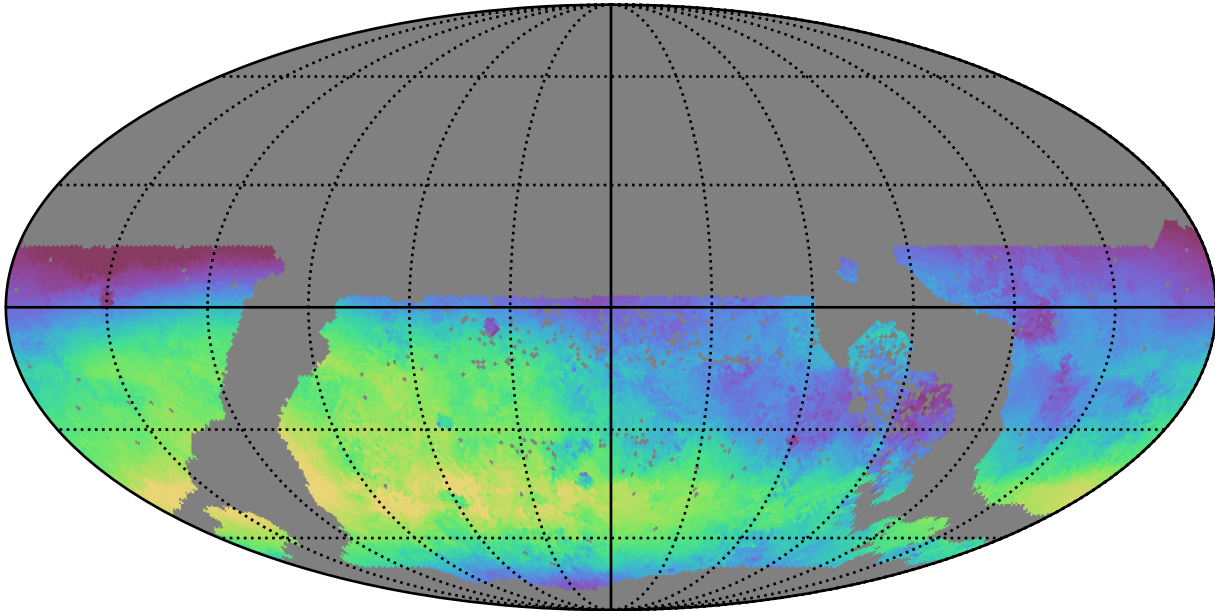

too\_elab\_heavy\_r32\_d2\_ugrizy\_v3.4\_10yrs WFD u band: Median skyBrightness

22.500 22.525 22.550 22.575 22.600 22.625 22.650 22.675 22.700 22.725 22.750

Median skyBrightness (mag/sq arcsec)