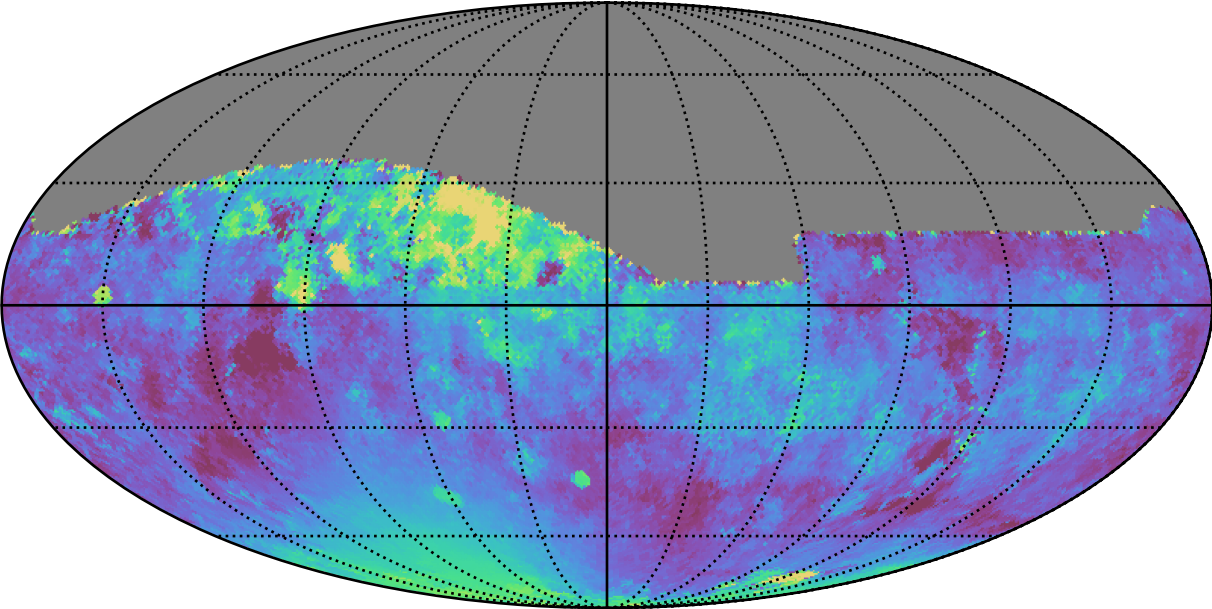

too_elab_heavy_r32_d2_ugrizy_v3.4_10yrs All sky z band: Median moonDistance

Median moonDistance