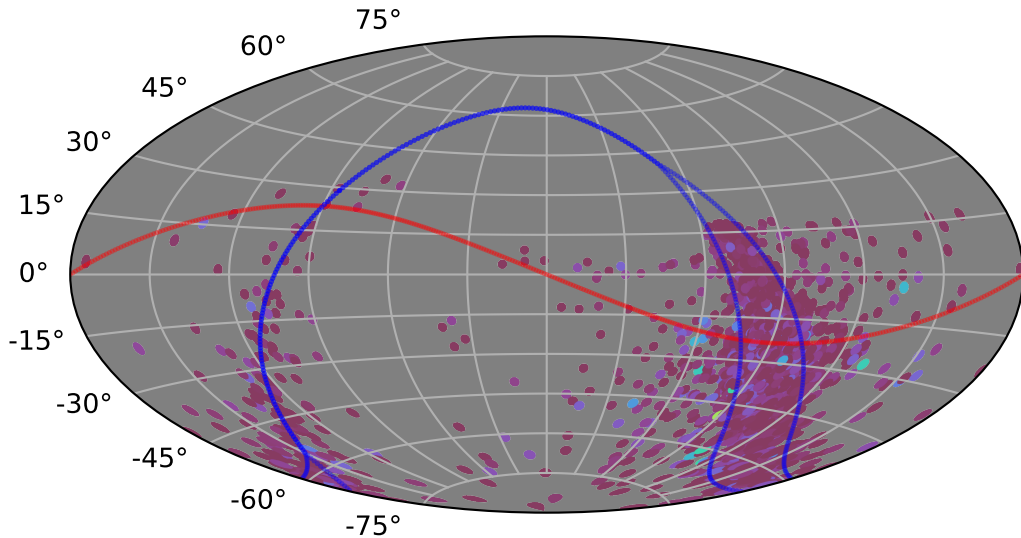

too_elab_heavy_r32_d2_gz_v3.4_10yrs : XRBPpopMetric_number_of_detections

XRBPpopMetric_number_of_detections
(Detected, 0 or $\bar{1}$)