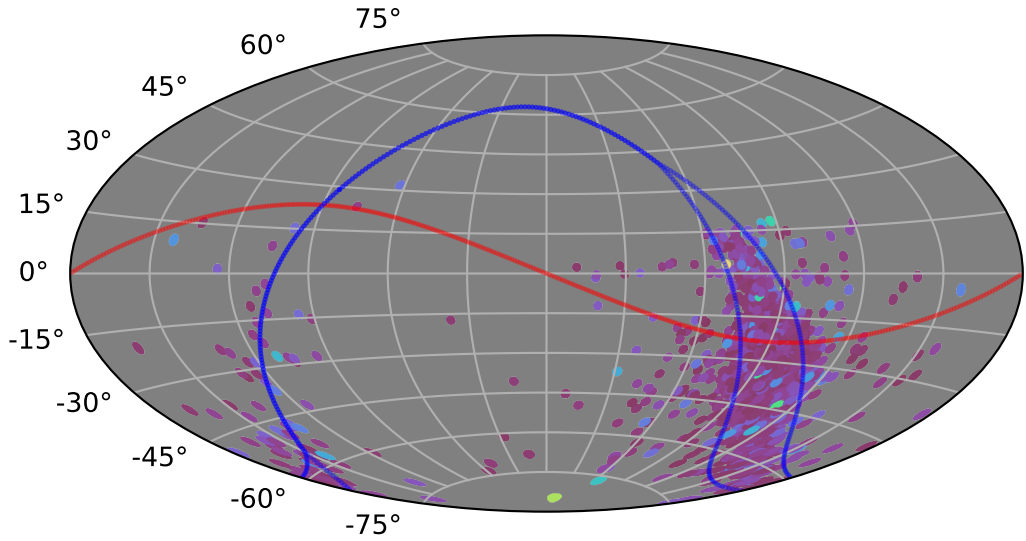

too_elab_heavy_r32_d2_gz_v3.4_10yrs : XRBPopMetric_mean_time_between_detections

5 10 15 20 25 30 35 40
XRBPopMetric_mean_time_between_detections
(Detected, 0 or 1)