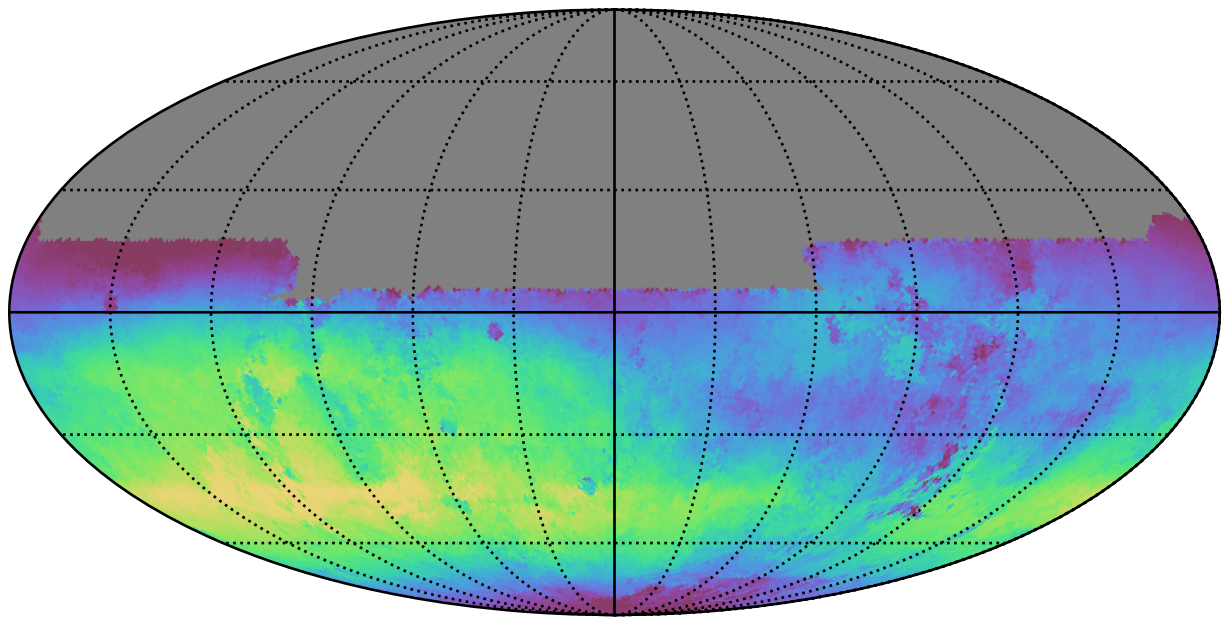

too\_elab\_heavy\_r32\_d2\_gz\_v3.4\_10yrs All sky u band: Median skyBrightness

22.50 22.525 22.55 22.575 22.60 22.625 22.65 22.675 22.70 22.725 22.75

Median skyBrightness (mag/sq arcsec)