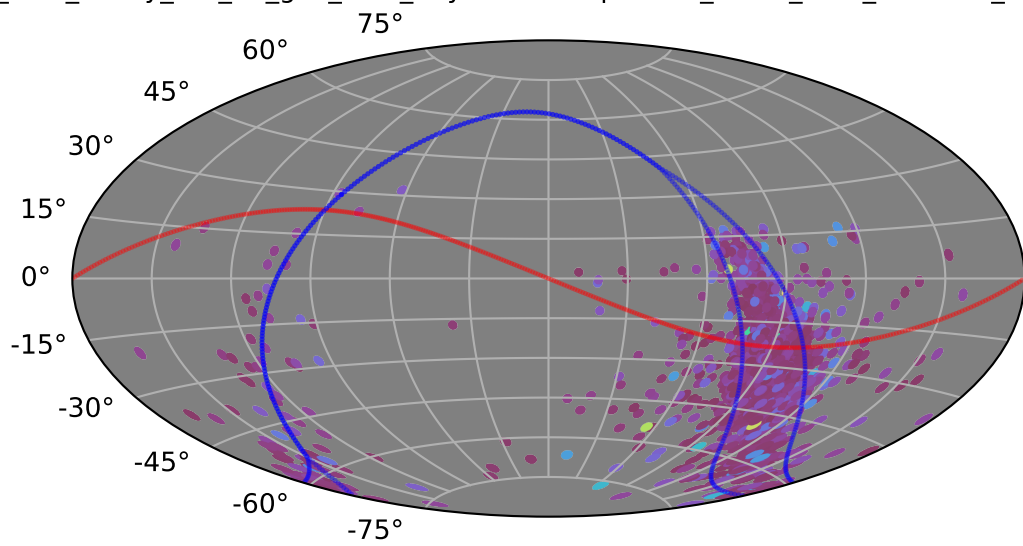

too_elab_heavy_r32_d2_griz_v3.4_10yrs : XRBPopMetric_mean_time_between_detections

5 10 15 20 25 30 35 40 45
XRBPopMetric_mean_time_between_detections
(Detected, 0 or 1)