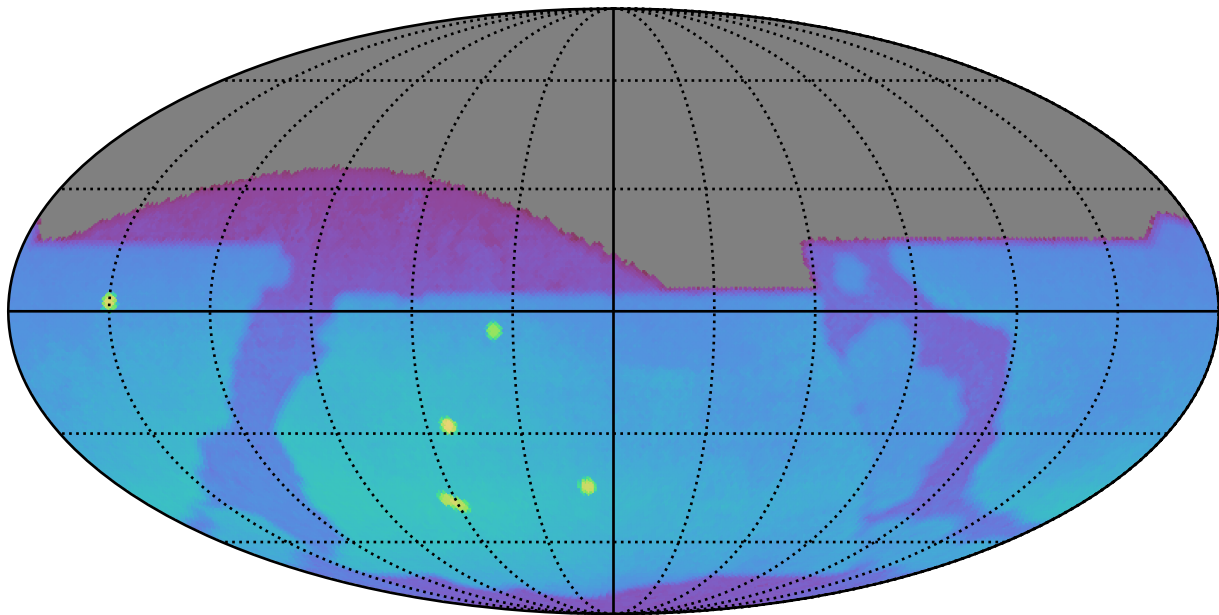

too_elab_heavy_r32_d2_griz_v3.4_10yrs : Brown Dwarf, L7

Brown Dwarf, L7 (pc)