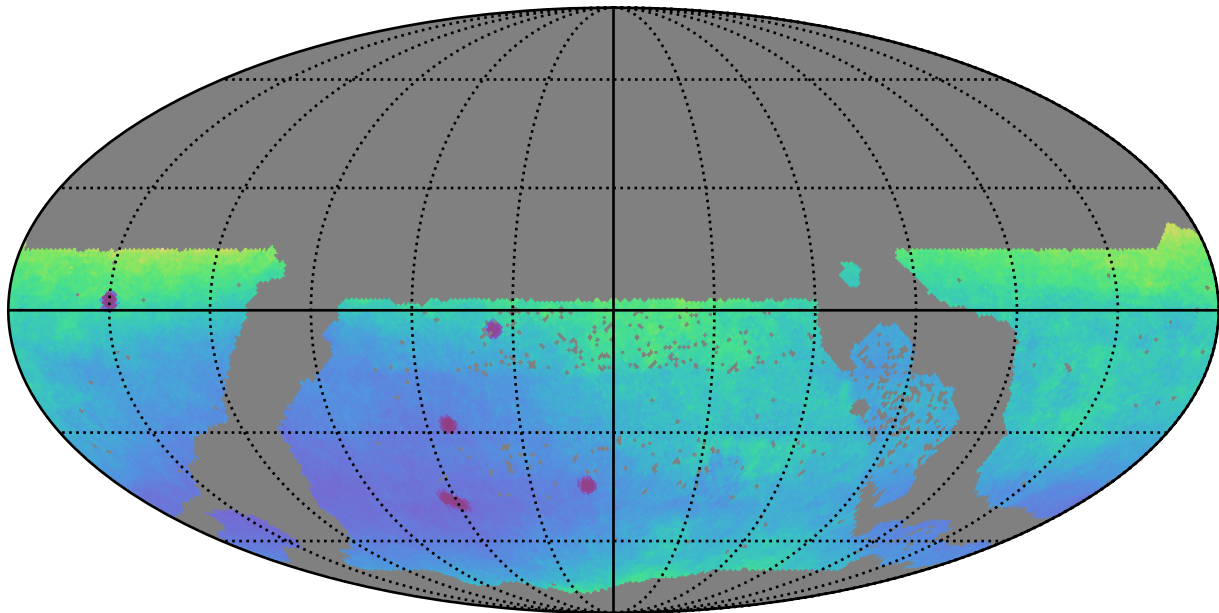

too\_elab\_heavy\_r32\_d2\_griz\_v3.4\_10yrs WFD: Parallax Uncert @ 24.0

Parallax Uncert @ 24.0 (mas)