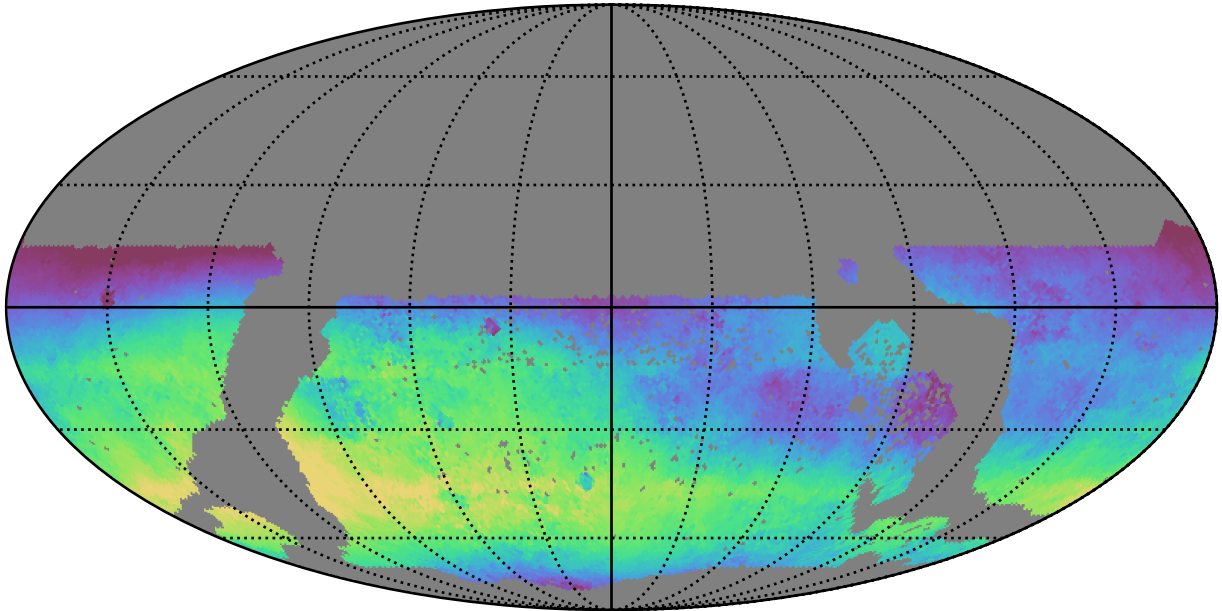

too\_elab\_heavy\_r32\_d2\_griz\_v3.4\_10yrs WFD u band: Median skyBrightness

22.500 22.525 22.550 22.575 22.600 22.625 22.650 22.675 22.700 22.725 22.750

Median skyBrightness (mag/sq arcsec)