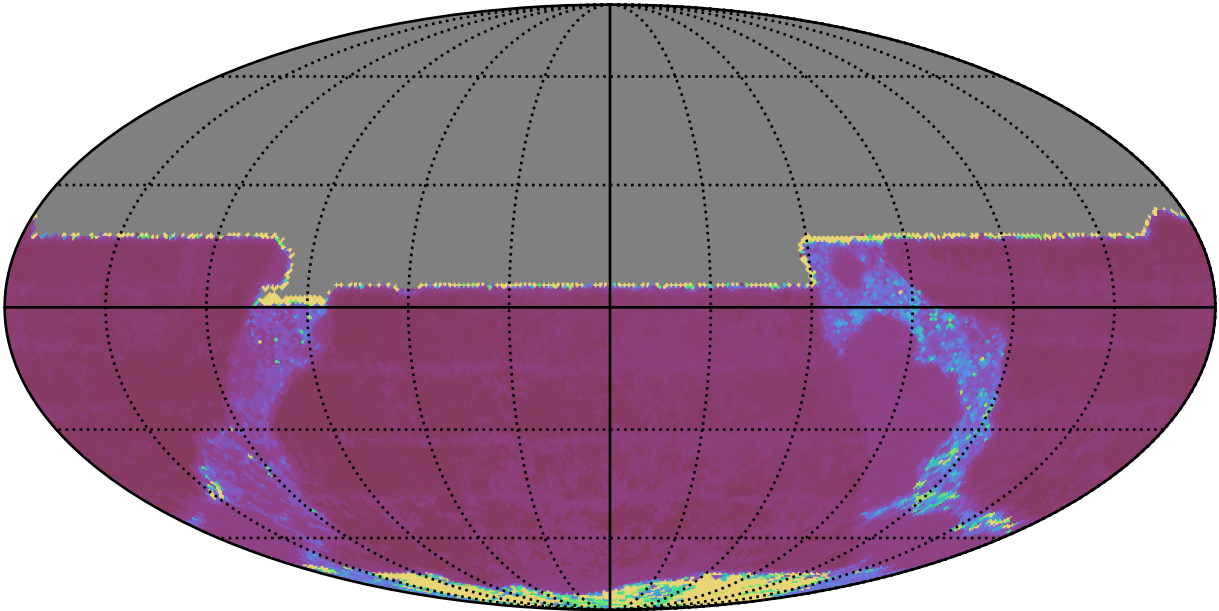

too_elab_heavy_r32_d2_griz_v3.4_10yrs All sky y band: Median Inter-Night Gap

Median Inter-Night Gap (days)