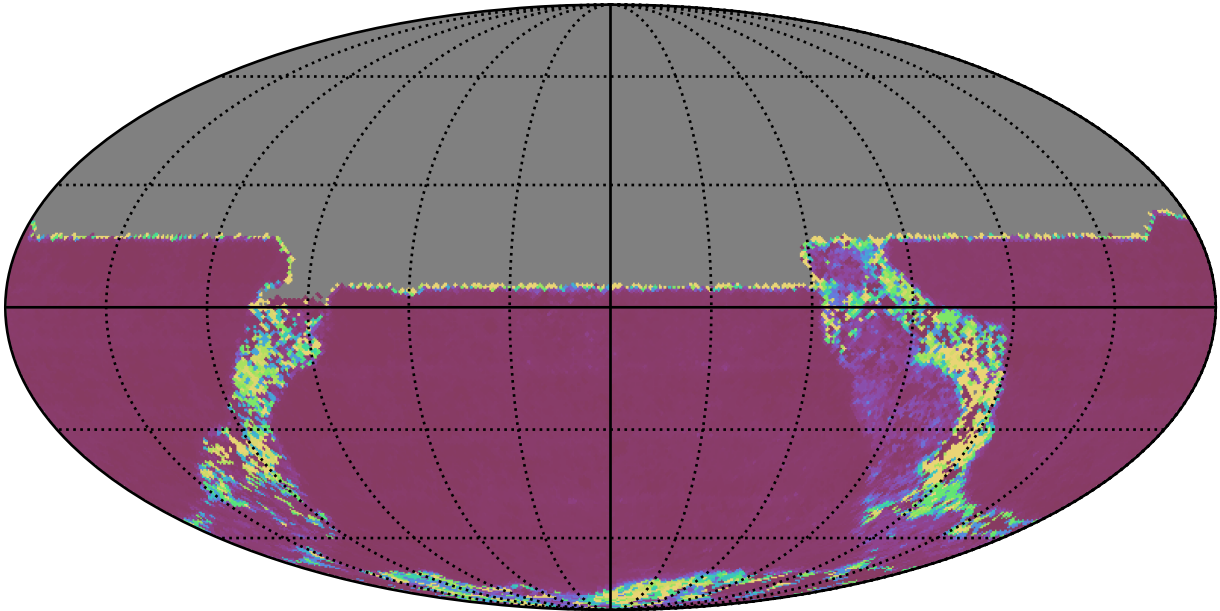

too_elab_heavy_r32_d2_griz_v3.4_10yrs All sky u band: Median Inter-Night Gap

Median Inter-Night Gap (days)