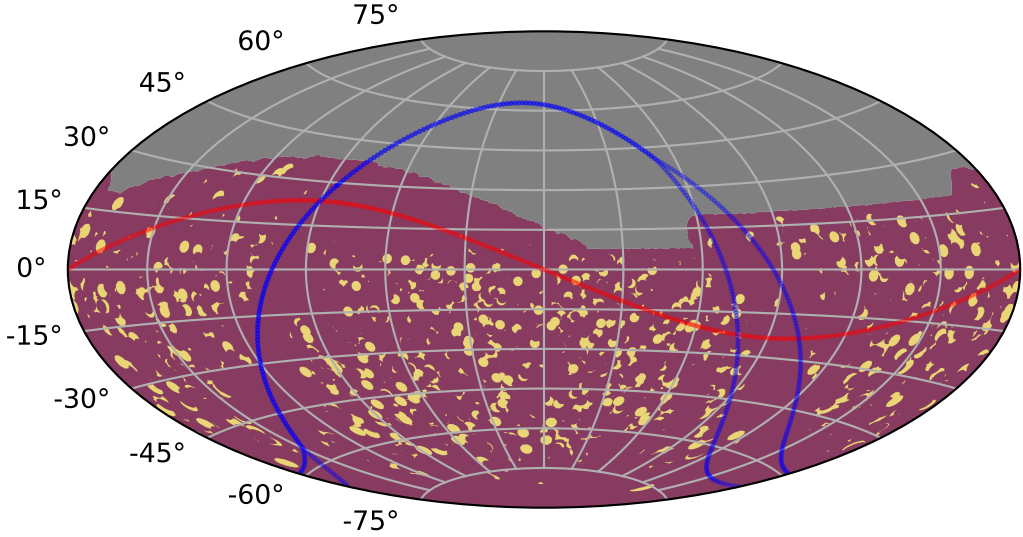

too_elab_heavy_r128_d3_ugrizy_v3.4_10yrs single model: KNePopMetric_single_multi_detect

0.0 0.1 0.2 0.3 0.4 0.5 0.6 0.7 0.8 0.9 1.0
KNePopMetric_single_multi_detect
(Detected, 0 or 1)