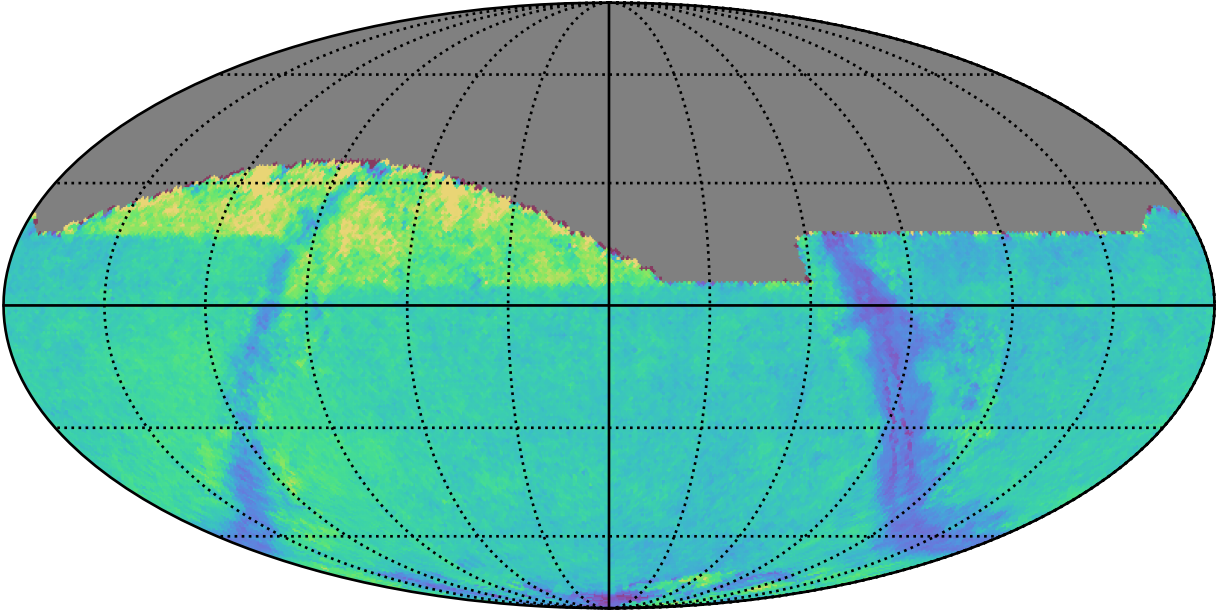

too_elab_heavy_r128_d3_ugrizy_v3.4_10yrs : GalplaneTimePerFilter_xray_binaries_map_i

0.0 0.2 0.4 0.6 0.8 1.0 1.2 1.4 1.6 1.8 2.0
GalplaneTimePerFilter_xray_binaries_map_i
(filter mag MJD s)