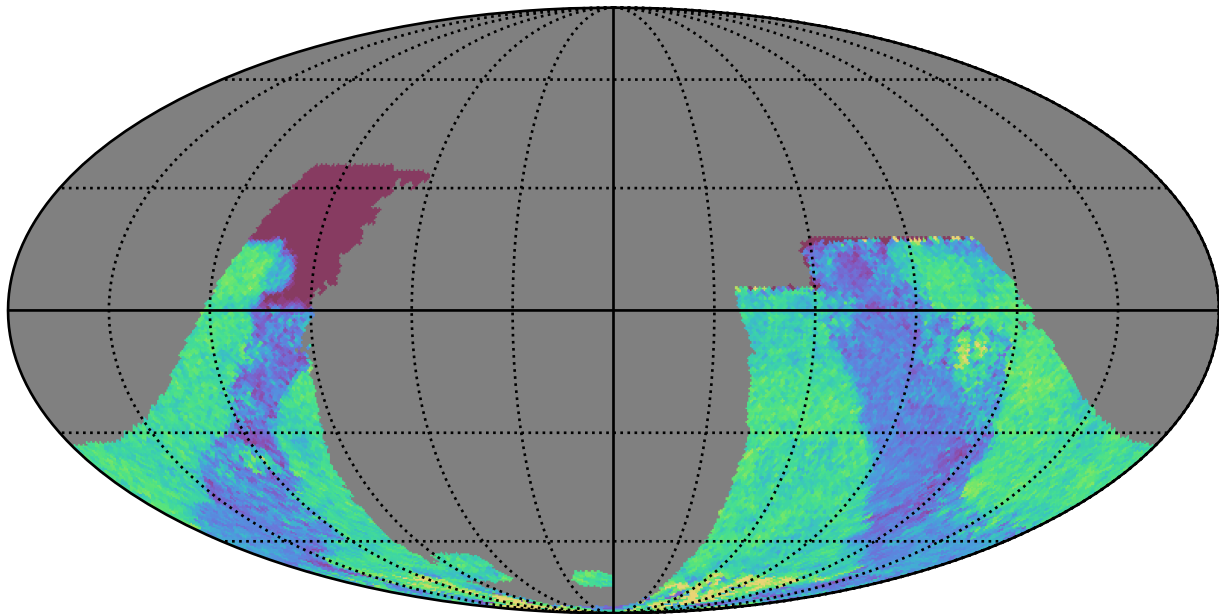

too_elab_heavy_r128_d3_ugrizy_v3.4_10yrs : GalplaneTimePerFilter_galactic_plane_map_u

0.0 0.2 0.4 0.6 0.8 1.0 1.2 1.4 1.6 1.8 2.0
GalplaneTimePerFilter_galactic_plane_map_u
(filter mag MJD s)