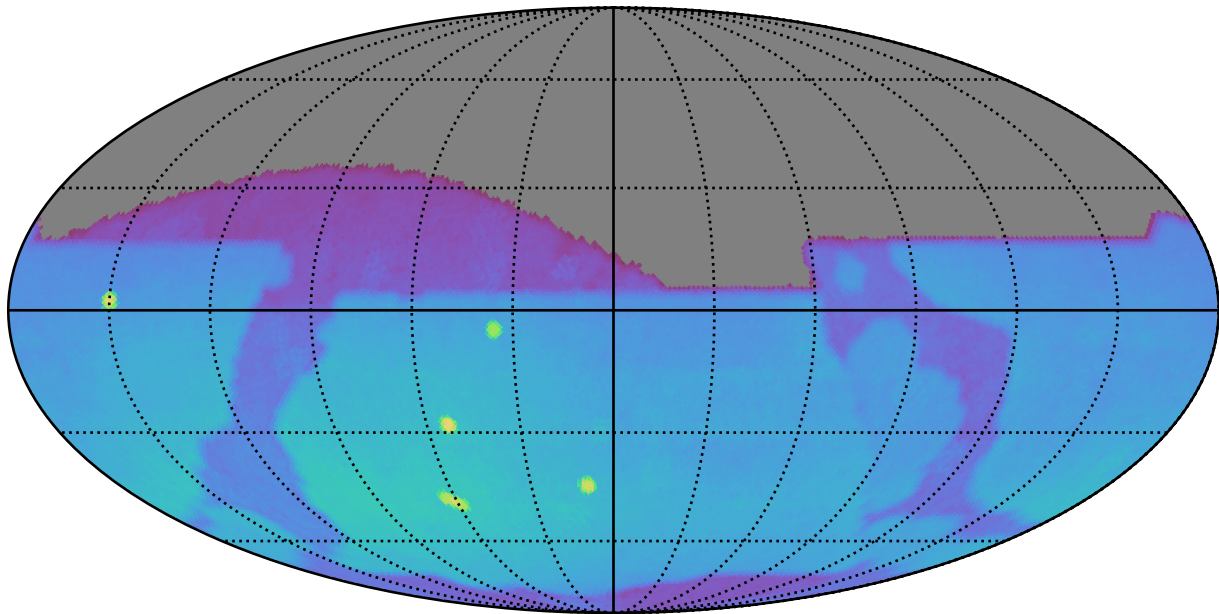

too_elab_heavy_r128_d3_ugrizy_v3.4_10yrs : Brown Dwarf, L4

Brown Dwarf, L4 (pc)