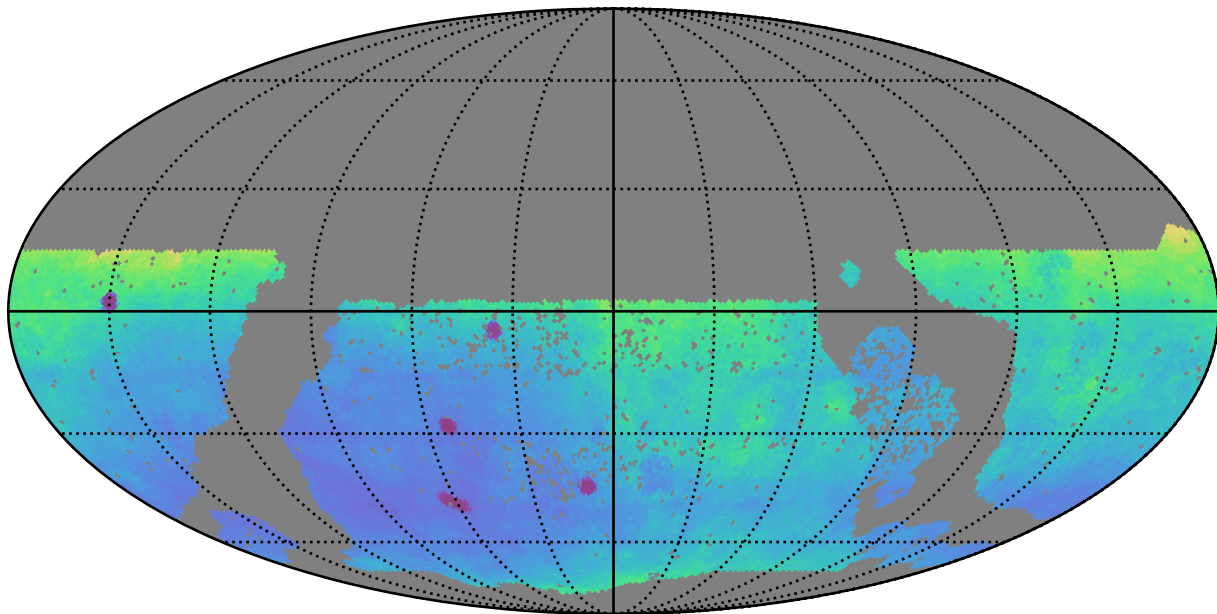

too_elab_heavy_r128_d3_ugrizy_v3.4_10yrs WFD: Parallax Uncert @ 24.0

Parallax Uncert @ 24.0 (mas)