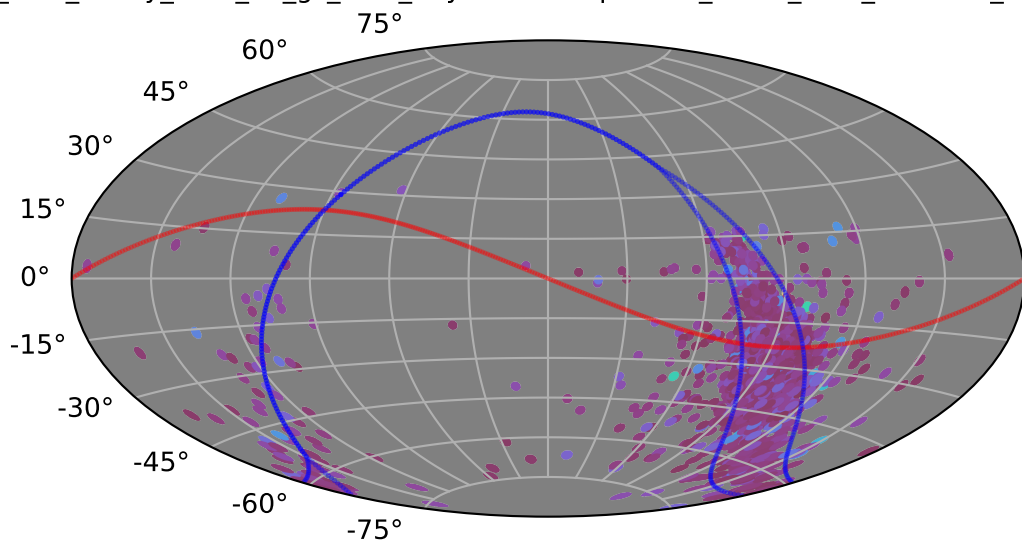

too\_elab\_heavy\_r128\_d3\_gz\_v3.4\_10yrs : XRBPopMetric\_mean\_time\_between\_detections

5 10 15 20 25 30 35 40 45  
XRBPopMetric\_mean\_time\_between\_detections  
(Detected, 0 or 1)