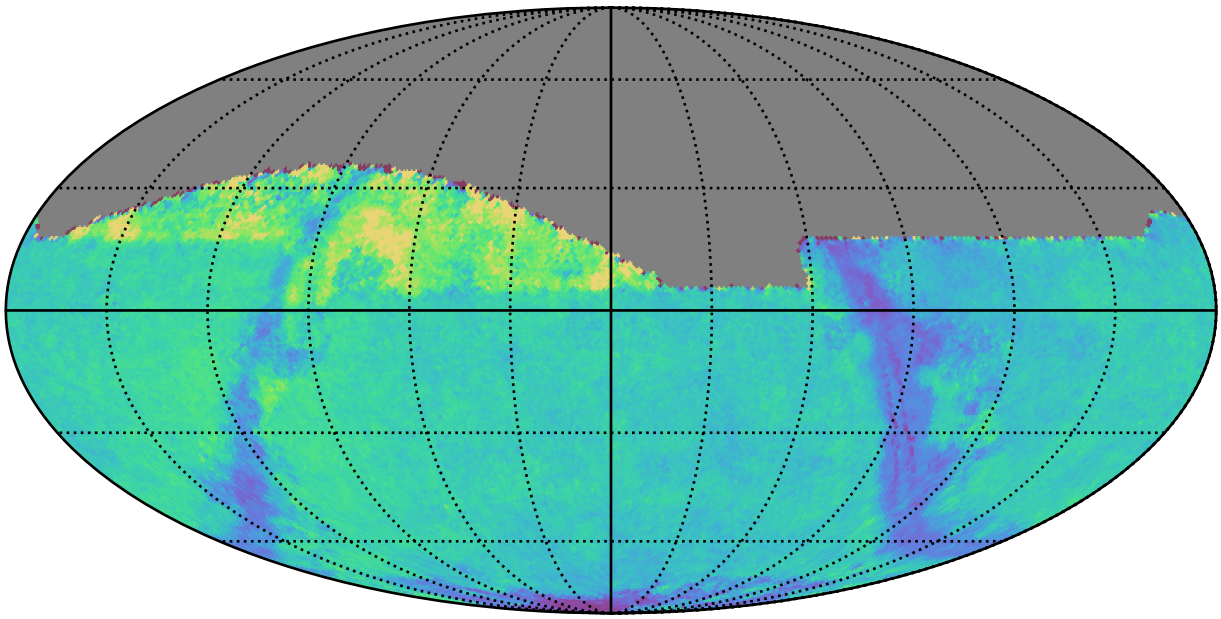

too_elab_heavy_r128_d3_gz_v3.4_10yrs : GalplaneTimePerFilter_xray_binaries_map_i

0.0 0.2 0.4 0.6 0.8 1.0 1.2 1.4 1.6 1.8 2.0
GalplaneTimePerFilter_xray_binaries_map_i
(filter mag MJD s)