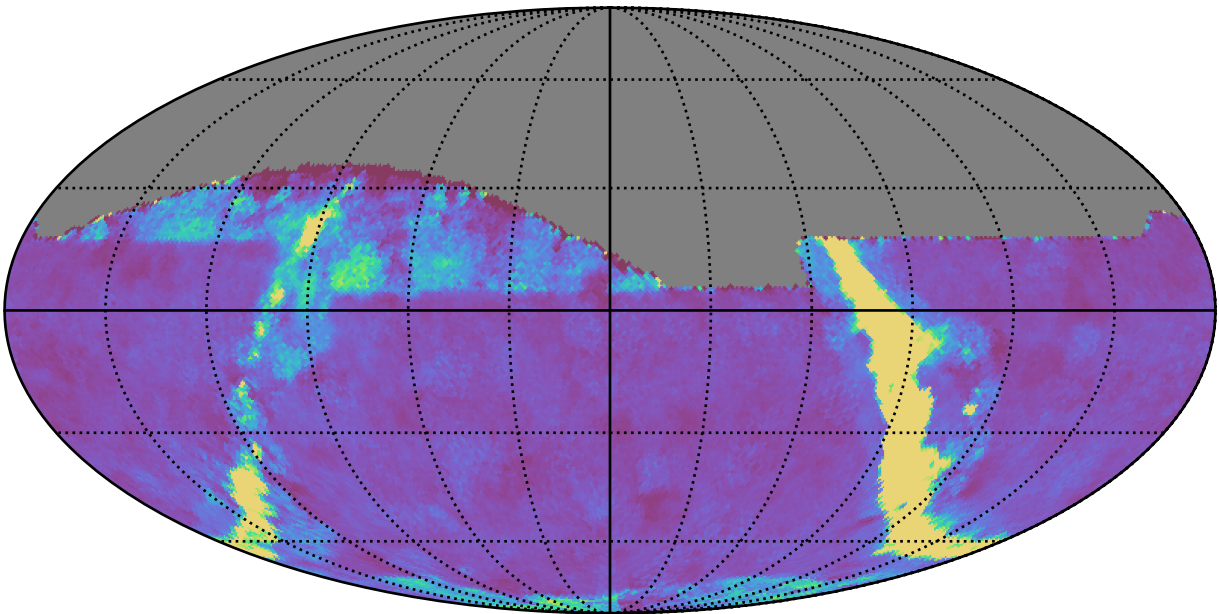

too_elab_heavy_r128_d3_gz_v3.4_10yrs : GalplaneTimePerFilter_xray_binaries_map_g

0.0 0.2 0.4 0.6 0.8 1.0 1.2 1.4 1.6 1.8 2.0
GalplaneTimePerFilter_xray_binaries_map_g
(filter mag MJD s)