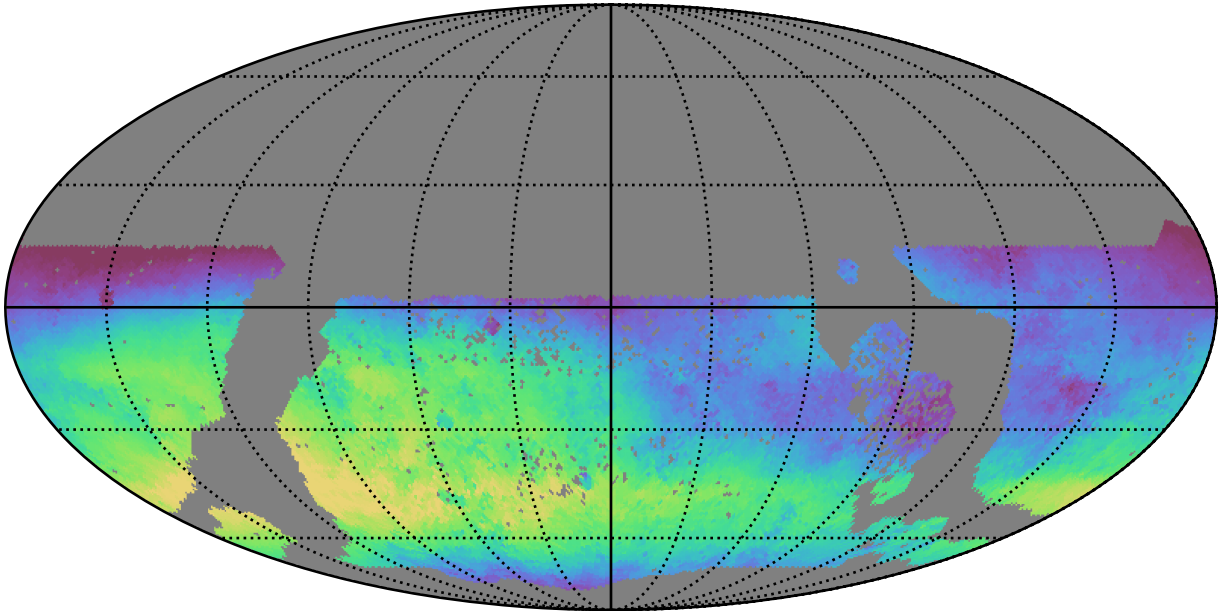

too_elab_heavy_r128_d3_gz_v3.4_10yrs WFD u band: Median skyBrightness

22.500 22.505 22.550 22.575 22.600 22.625 22.650 22.675 22.700 22.725 22.750

Median skyBrightness (mag/sq arcsec)