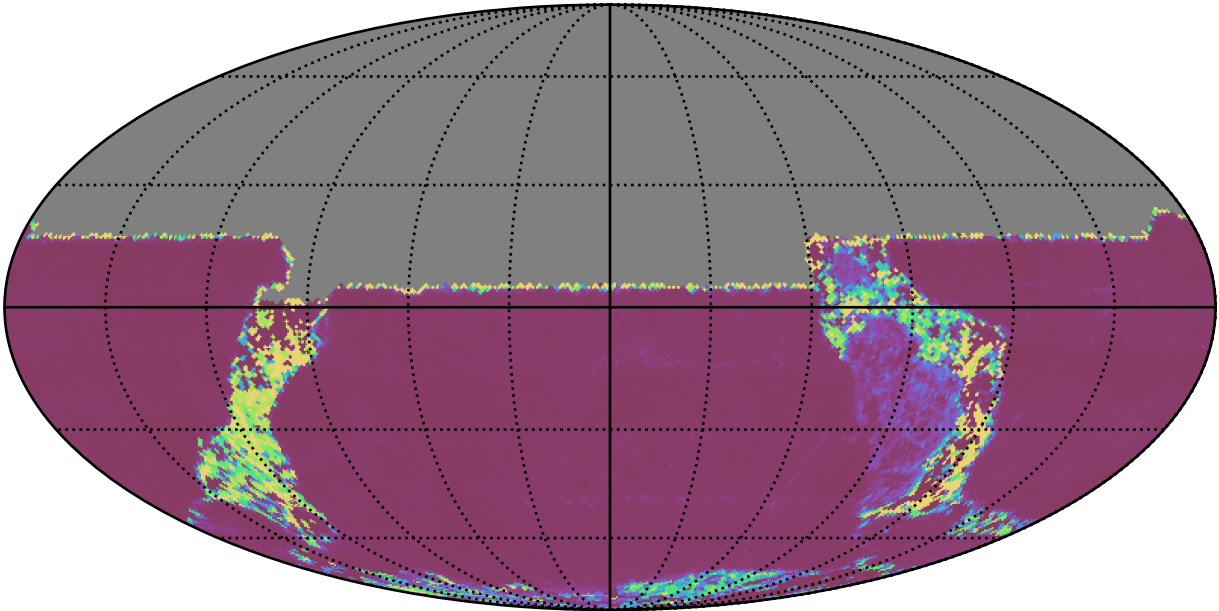

too\_elab\_heavy\_r128\_d3\_gz\_v3.4\_10yrs All sky u band: Median Inter-Night Gap

Median Inter-Night Gap (days)