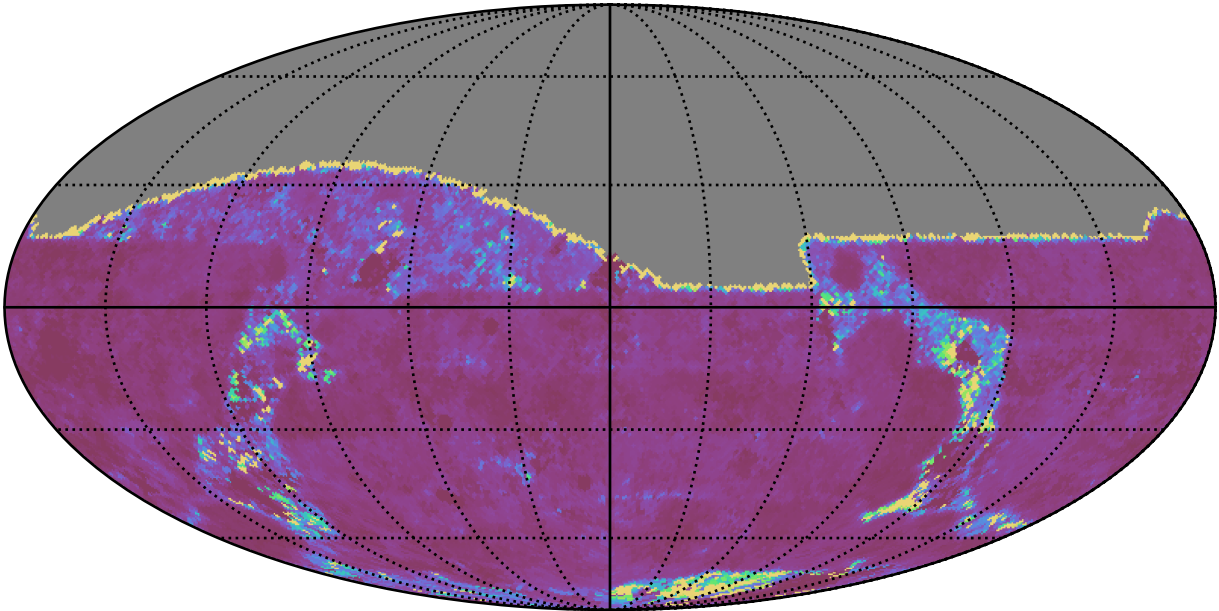

too\_elab\_heavy\_r128\_d3\_gz\_v3.4\_10yrs All sky g band: Median Inter-Night Gap

Median Inter-Night Gap (days)