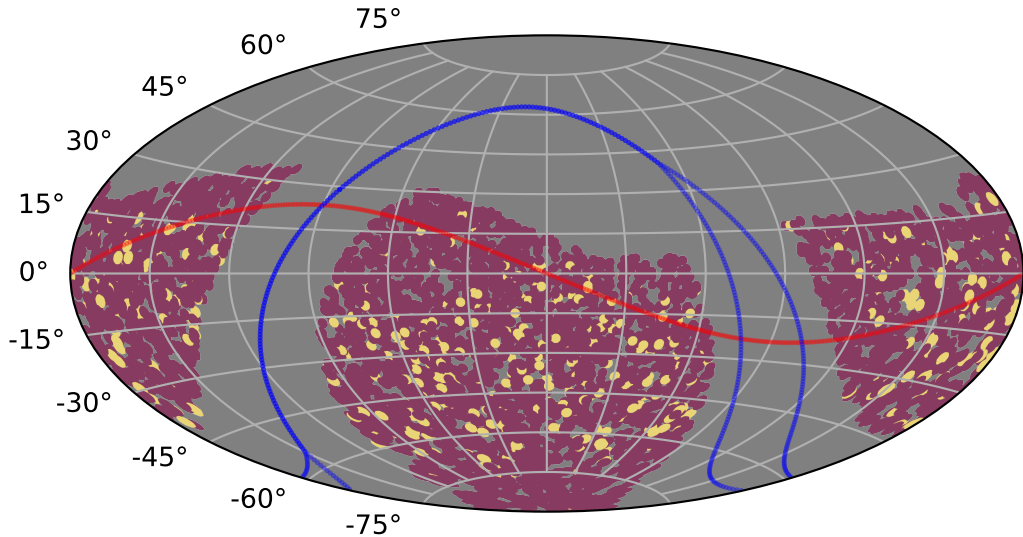

too_elab_heavy_r128_d3_griz_v3.4_10yrs : PrestoKNe_presto_color_detect

PrestoKNe_presto_color_detect
(Detected, 0 or 1)