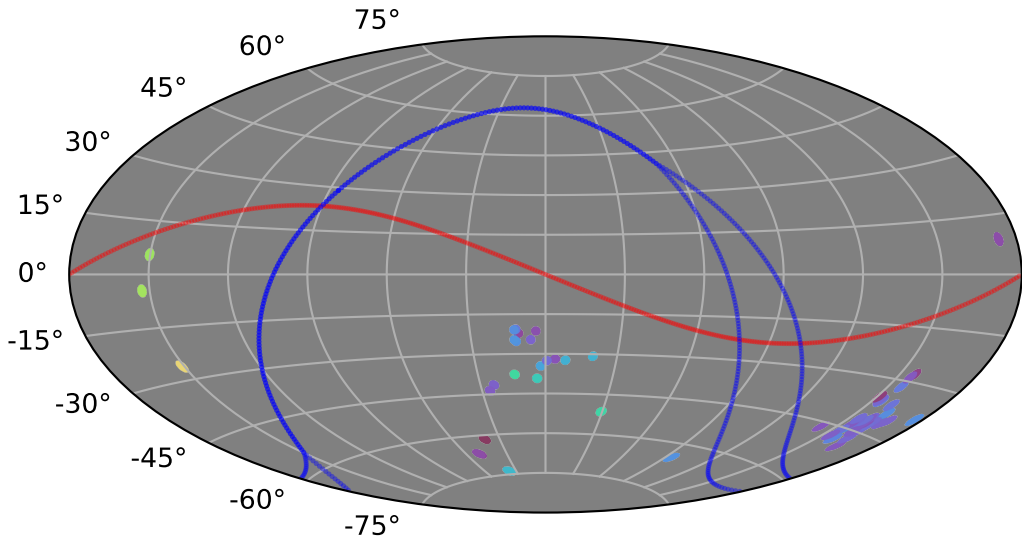

too_elab_heavy_r128_d3_griz_v3.4_10yrs gi: LVDwarfs

-6.6 -6.0 -5.4 -4.8 -4.2 -3.6

LVDwarfs (M_V limit)