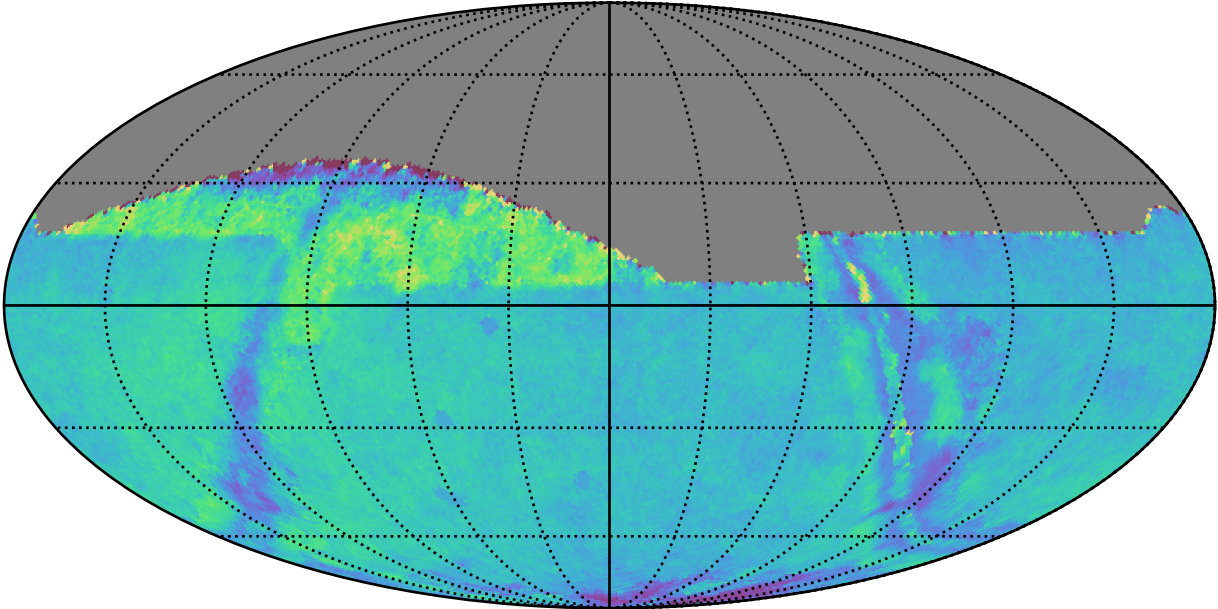

too_elab_heavy_r128_d3_griz_v3.4_10yrs : GalplaneTimePerFilter_xray_binaries_map_r

0.0 0.2 0.4 0.6 0.8 1.0 1.2 1.4 1.6 1.8 2.0
GalplaneTimePerFilter_xray_binaries_map_r
(filter mag MJD s)