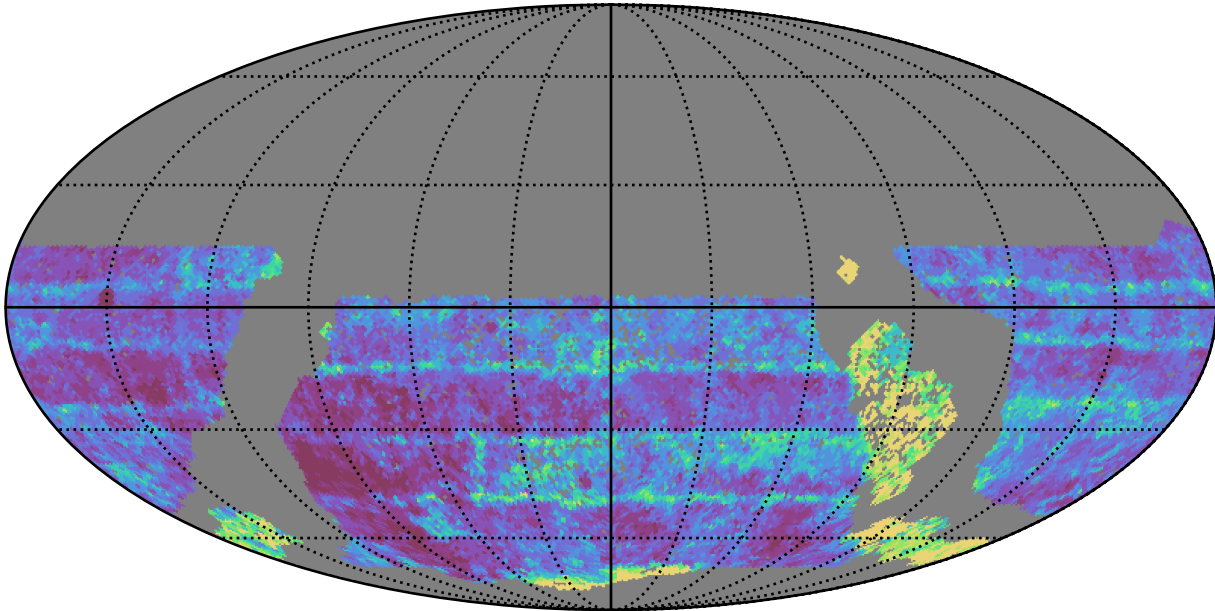

too_elab_heavy_r128_d3_griz_v3.4_10yrs WFD z band: Median Inter-Night Gap

Median Inter-Night Gap (days)