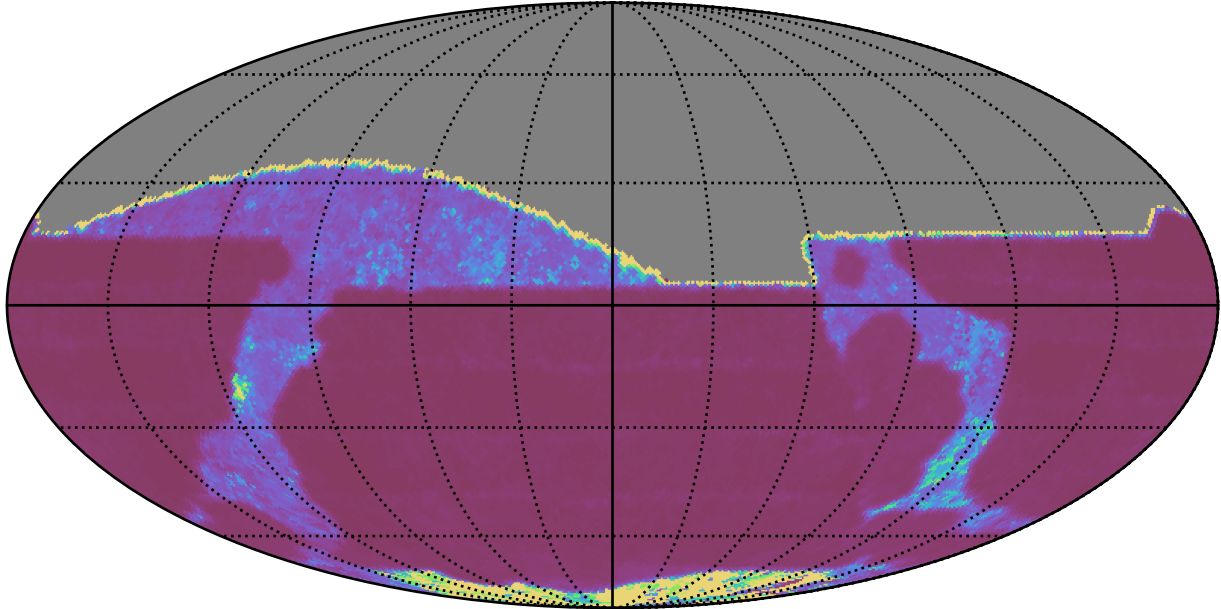

too_elab_heavy_r128_d3_griz_v3.4_10yrs All sky r band: Median Inter-Night Gap

Median Inter-Night Gap (days)