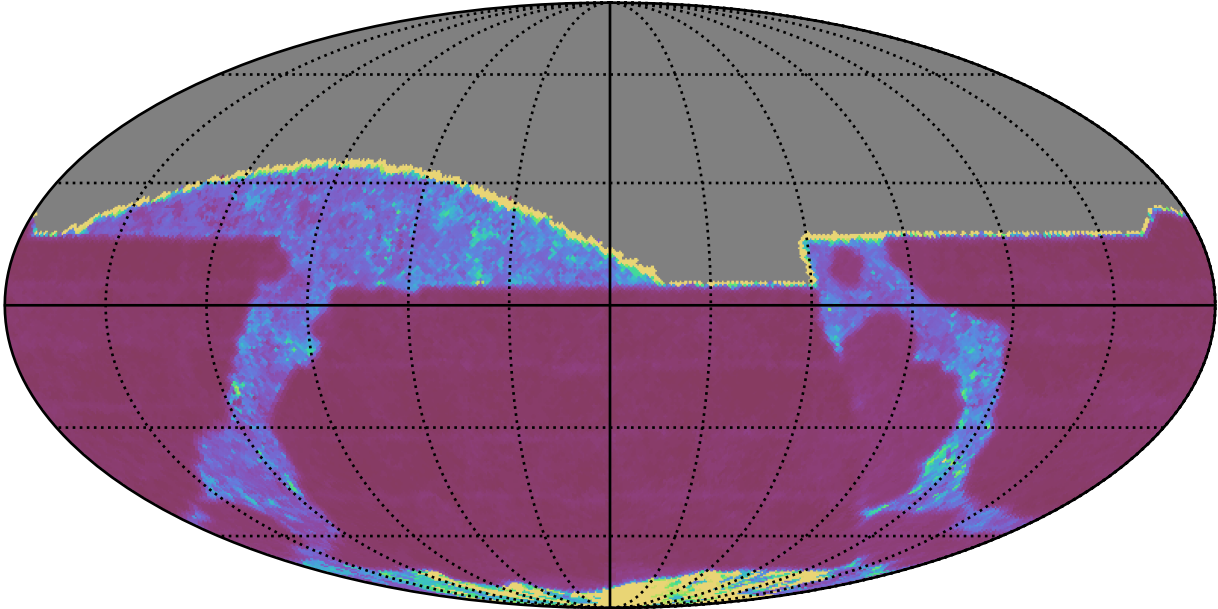

too\_elab\_heavy\_r128\_d3\_griz\_v3.4\_10yrs All sky i band: Median Inter-Night Gap

Median Inter-Night Gap (days)