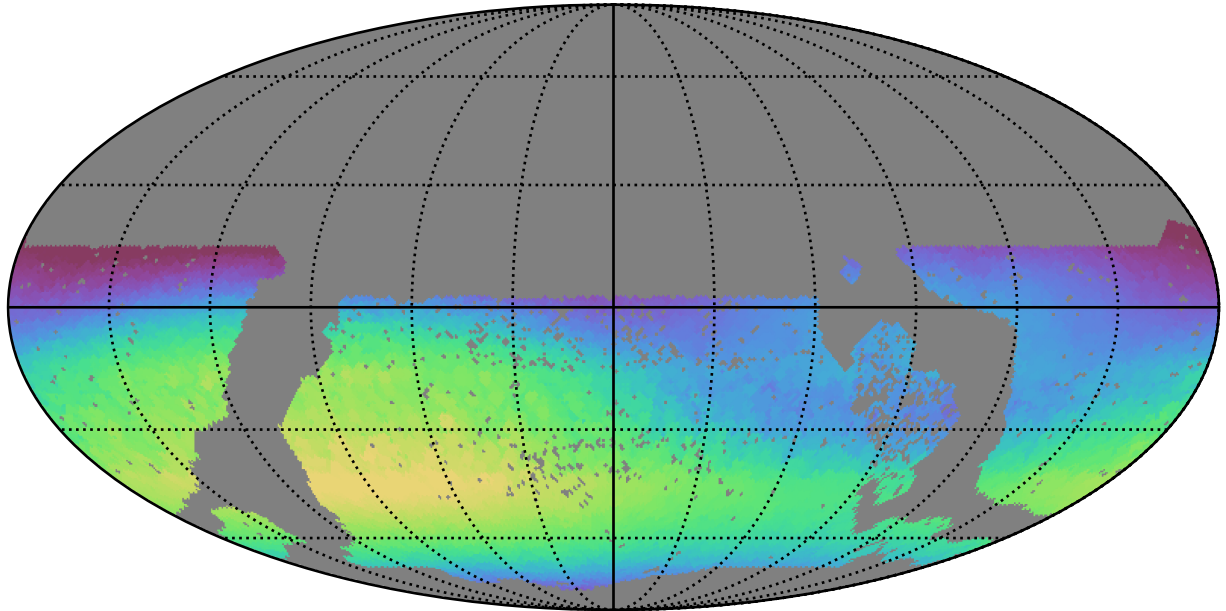

too_elab_heavy_r128_d3_griz_v3.4_10yrs WFD all bands: Max skyBrightness

22.55 22.575 22.600 22.625 22.650 22.675 22.700 22.725 22.750 22.775 22.800

Max skyBrightness (mag/sq arcsec)