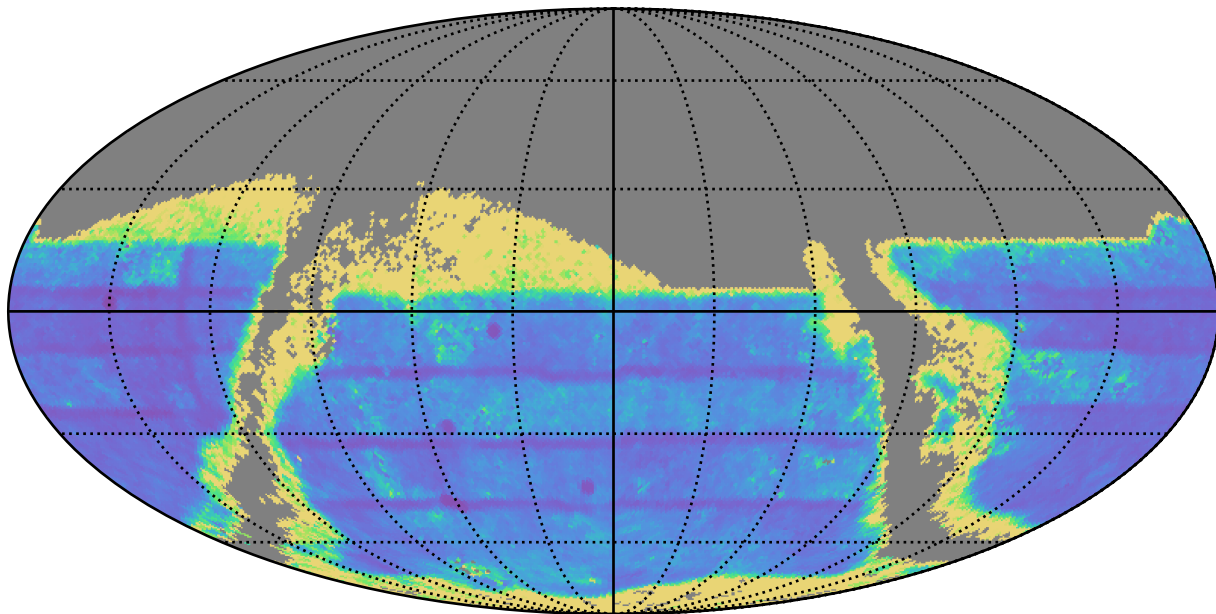

too_elab_heavy_r128_d2_ugrizy_v3.4_10yrs : TDC_precision

TDC_precision (%)