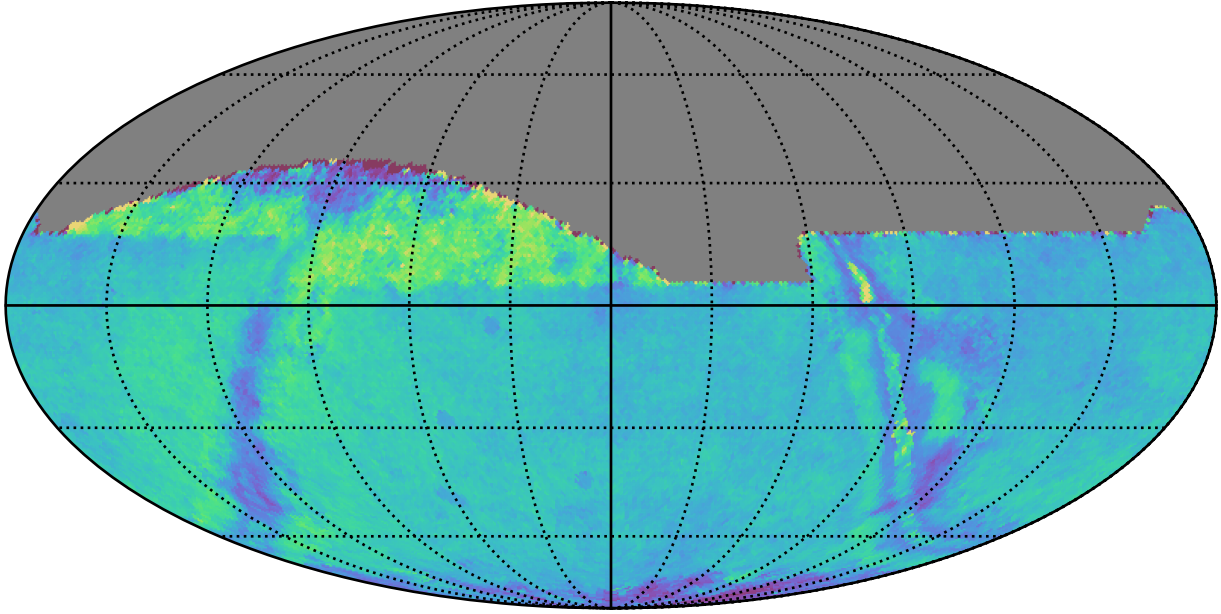

too\_elab\_heavy\_r128\_d2\_ugrizy\_v3.4\_10yrs : GalplaneTimePerFilter\_xray\_binaries\_map\_r

0.0 0.2 0.4 0.6 0.8 1.0 1.2 1.4 1.6 1.8 2.0  
GalplaneTimePerFilter\_xray\_binaries\_map\_r  
(filter mag MJD s)