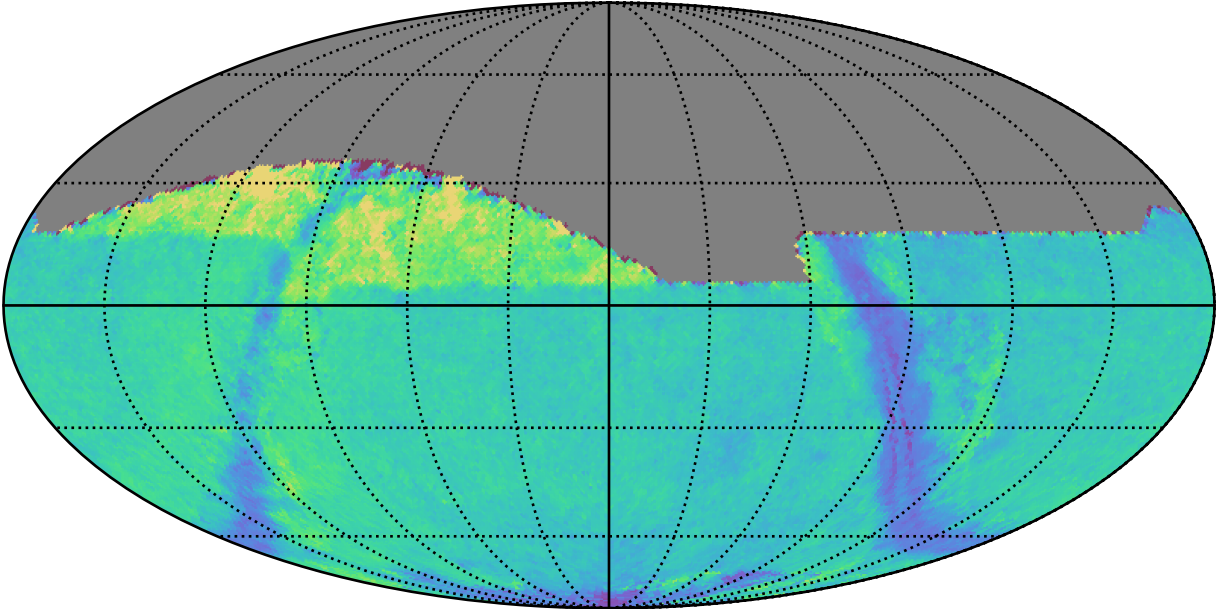

too_elab_heavy_r128_d2_ugrizy_v3.4_10yrs : GalplaneTimePerFilter_xray_binaries_map_i

0.0 0.2 0.4 0.6 0.8 1.0 1.2 1.4 1.6 1.8 2.0
GalplaneTimePerFilter_xray_binaries_map_i
(filter mag MJD s)