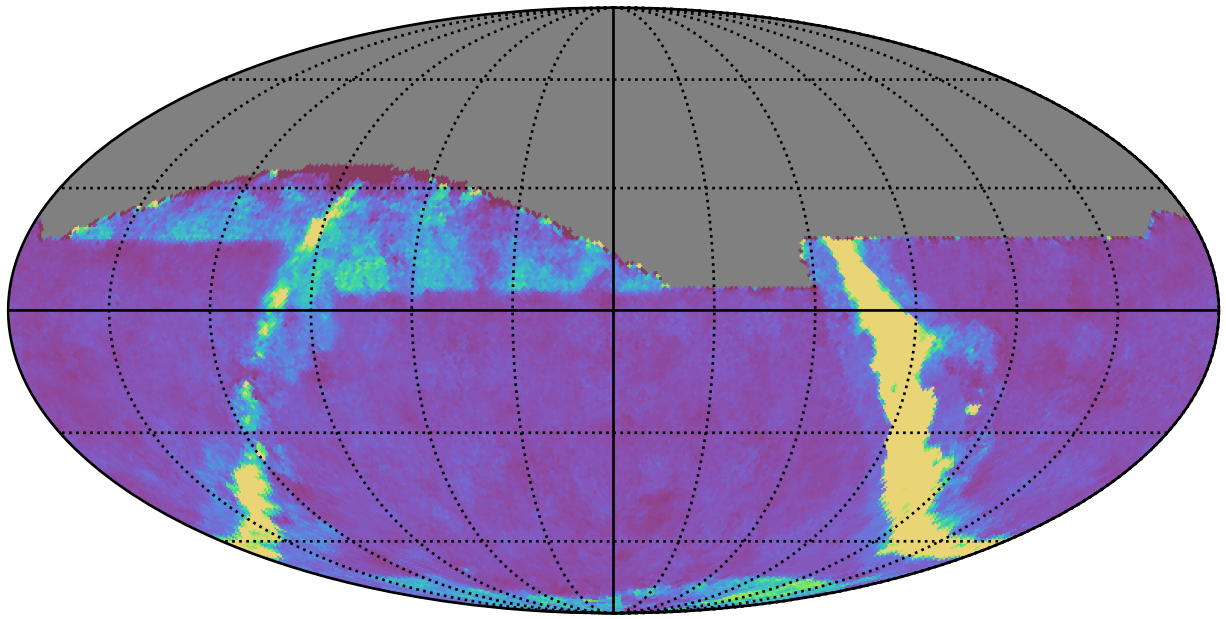

too_elab_heavy_r128_d2_ugrizy_v3.4_10yrs : GalplaneTimePerFilter_xray_binaries_map_g

0.0 0.2 0.4 0.6 0.8 1.0 1.2 1.4 1.6 1.8 2.0
GalplaneTimePerFilter_xray_binaries_map_g
(filter mag MJD s)