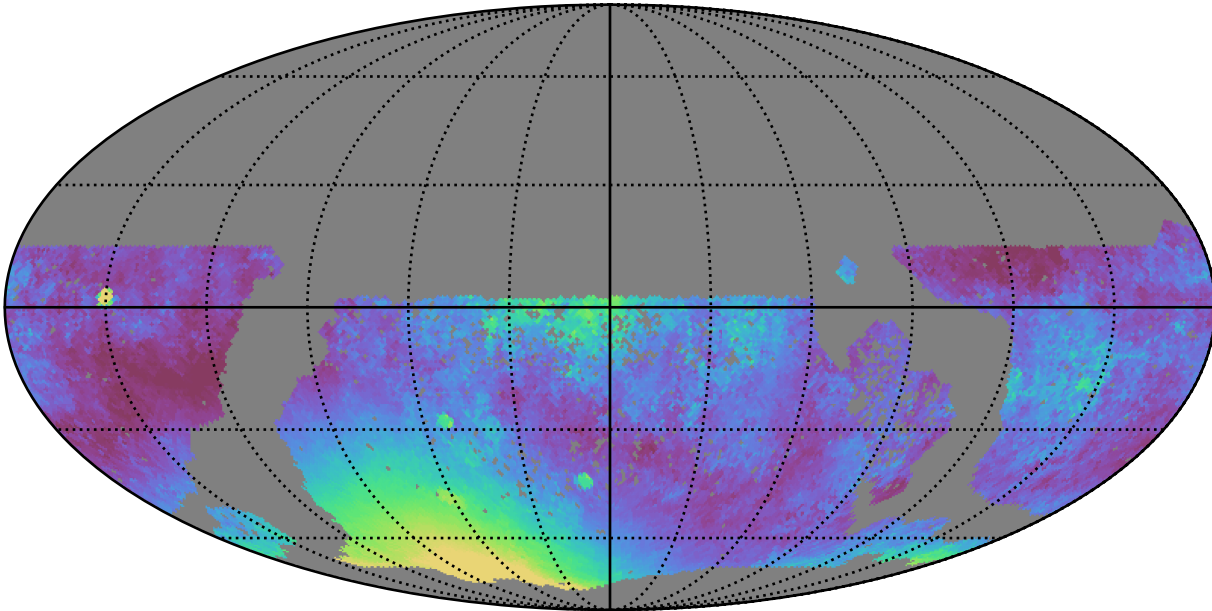

too_elab_heavy_r128_d2_ugrizy_v3.4_10yrs WFD y band: Median moonDistance

Median moonDistance