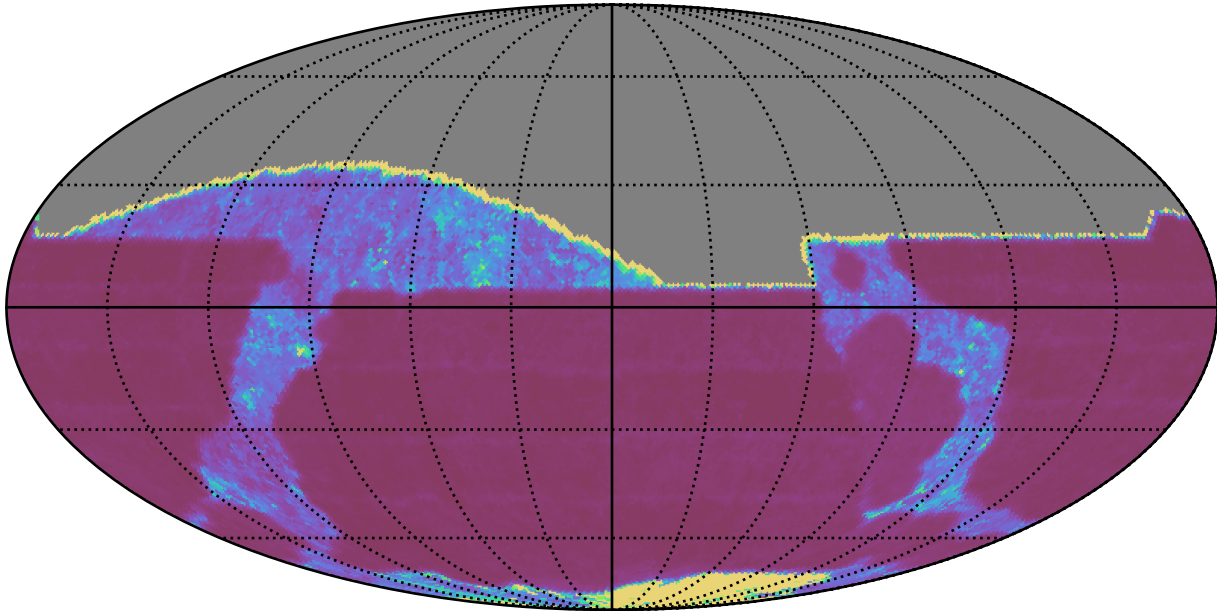

too_elab_heavy_r128_d2_ugrizy_v3.4_10yrs All sky i band: Median Inter-Night Gap

Median Inter-Night Gap (days)