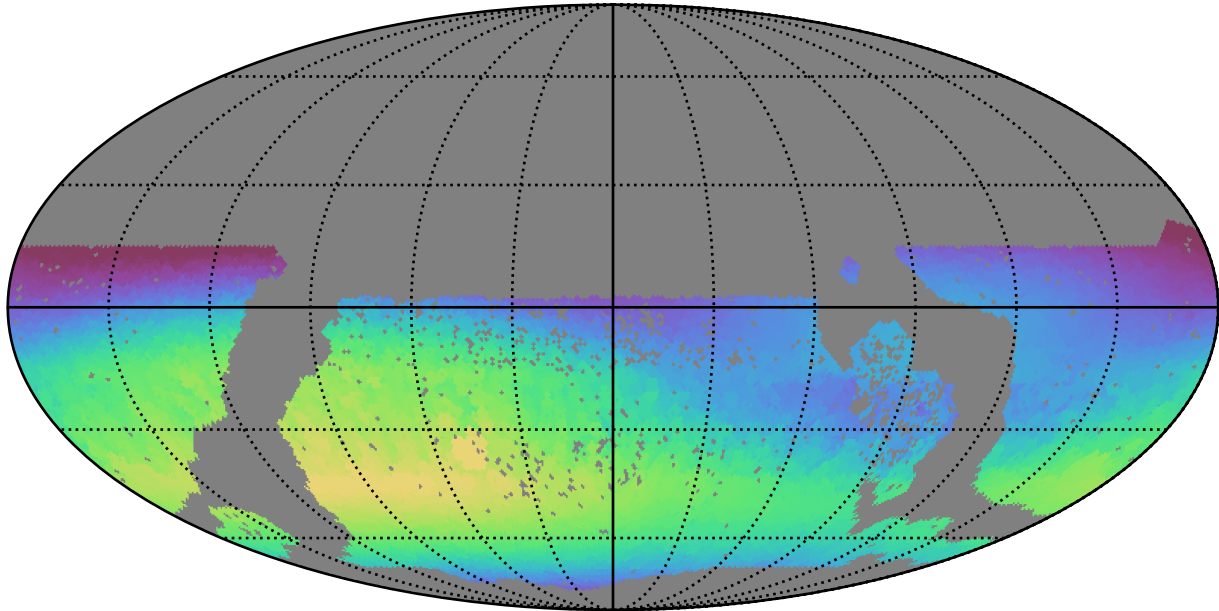

too_elab_heavy_r128_d2_ugrizy_v3.4_10yrs WFD all bands: Max skyBrightness

22.50 22.575 22.600 22.625 22.650 22.675 22.700 22.725 22.750 22.775 22.800

Max skyBrightness (mag/sq arcsec)