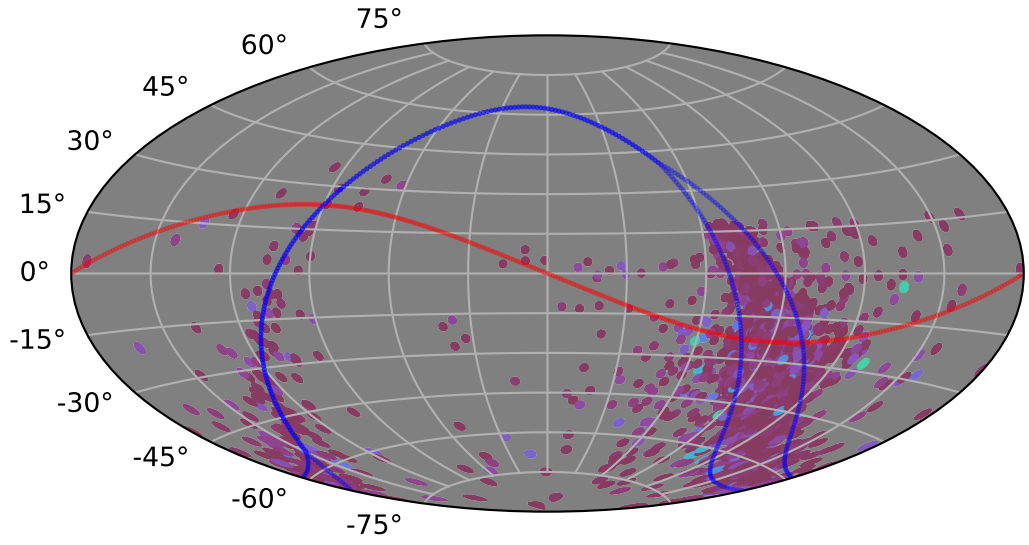

too_elab_heavy_r128_d2_gz_v3.4_10yrs : XRBPopMetric_number_of_detections

XRBPopMetric_number_of_detections
(Detected, 0 or 1)