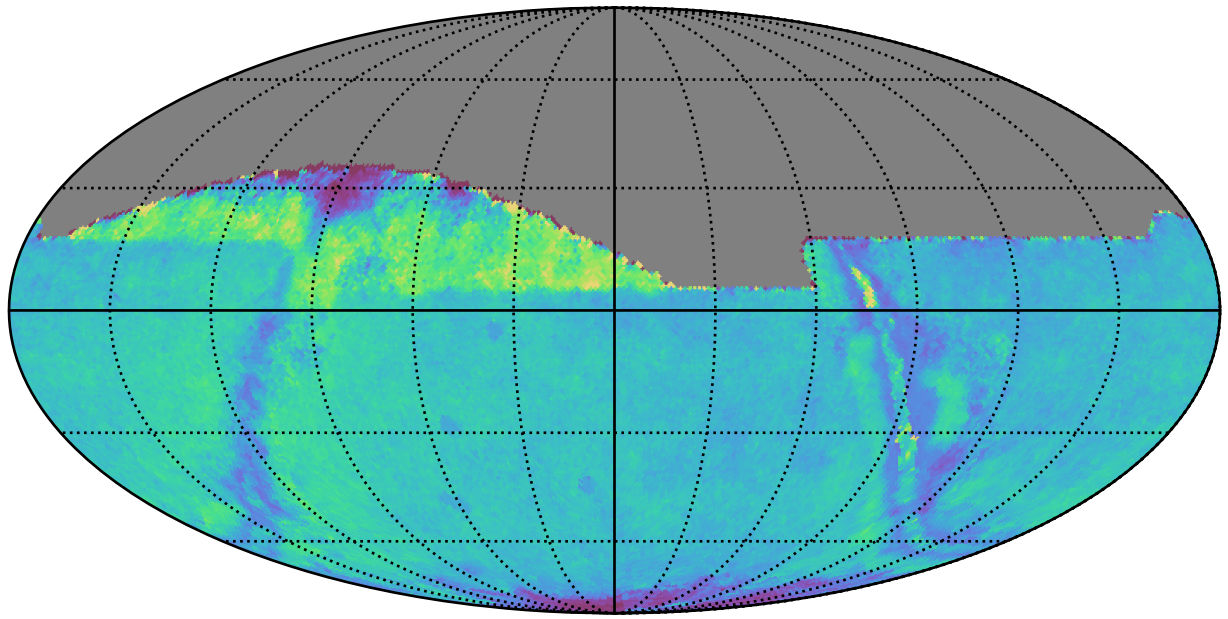

too_elab_heavy_r128_d2_gz_v3.4_10yrs : GalplaneTimePerFilter_xray_binaries_map_r

0.0 0.2 0.4 0.6 0.8 1.0 1.2 1.4 1.6 1.8 2.0
GalplaneTimePerFilter_xray_binaries_map_r
(filter mag MJD s)