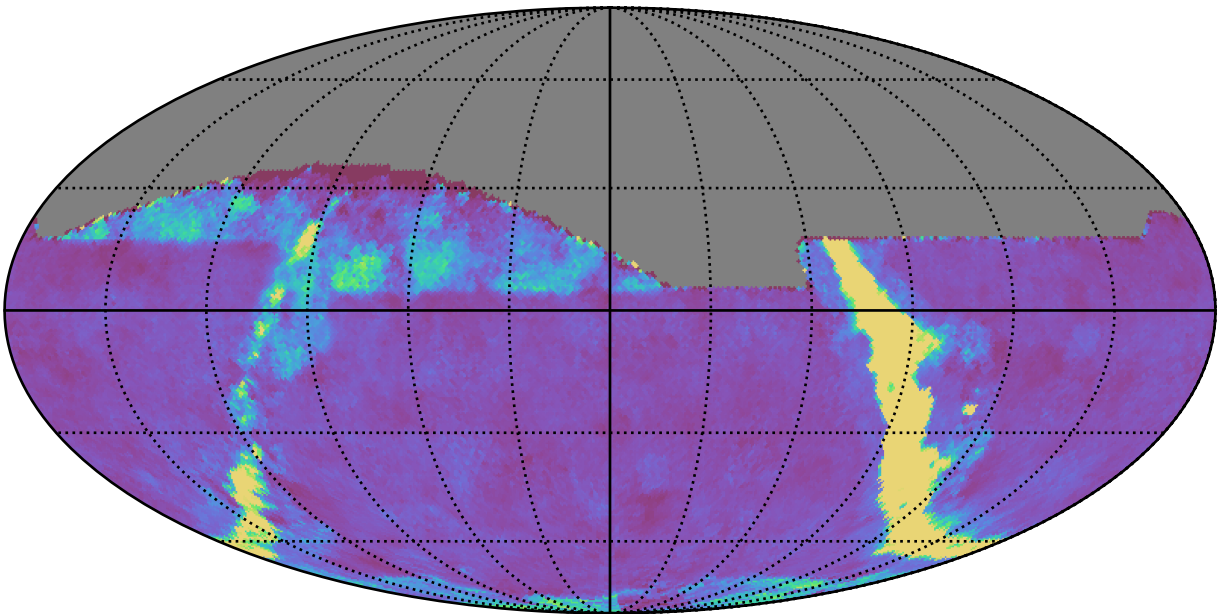

too_elab_heavy_r128_d2_gz_v3.4_10yrs : GalplaneTimePerFilter_xray_binaries_map_g

0.0 0.2 0.4 0.6 0.8 1.0 1.2 1.4 1.6 1.8 2.0
GalplaneTimePerFilter_xray_binaries_map_g
(filter mag MJD s)