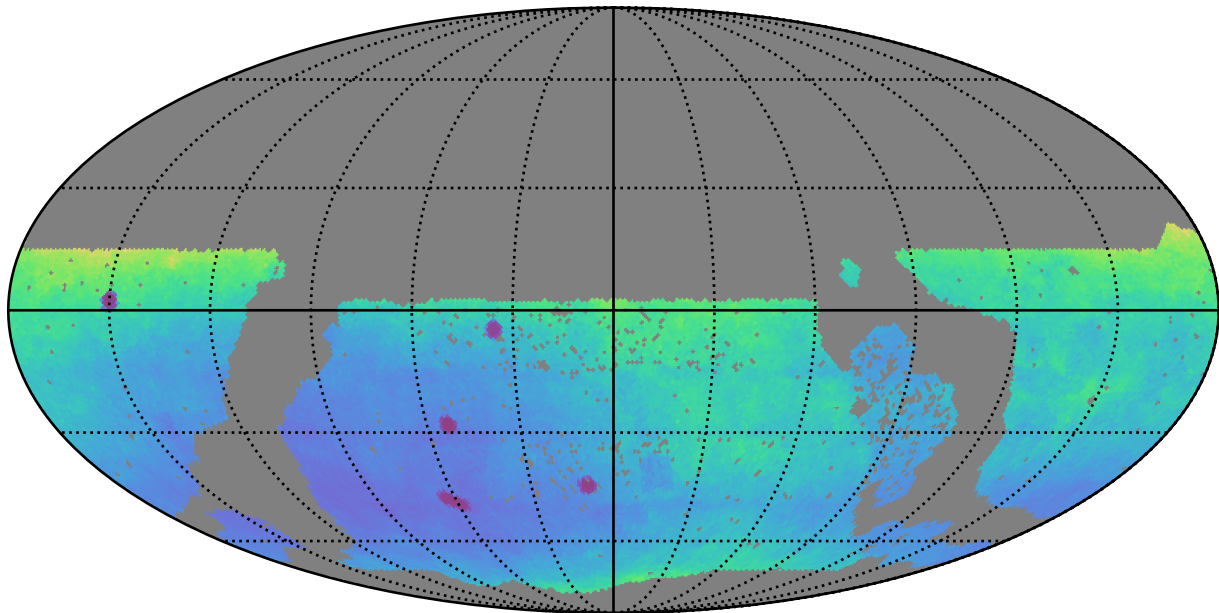

too\_elab\_heavy\_r128\_d2\_gz\_v3.4\_10yrs WFD: Parallax Uncert @ 24.0

Parallax Uncert @ 24.0 (mas)